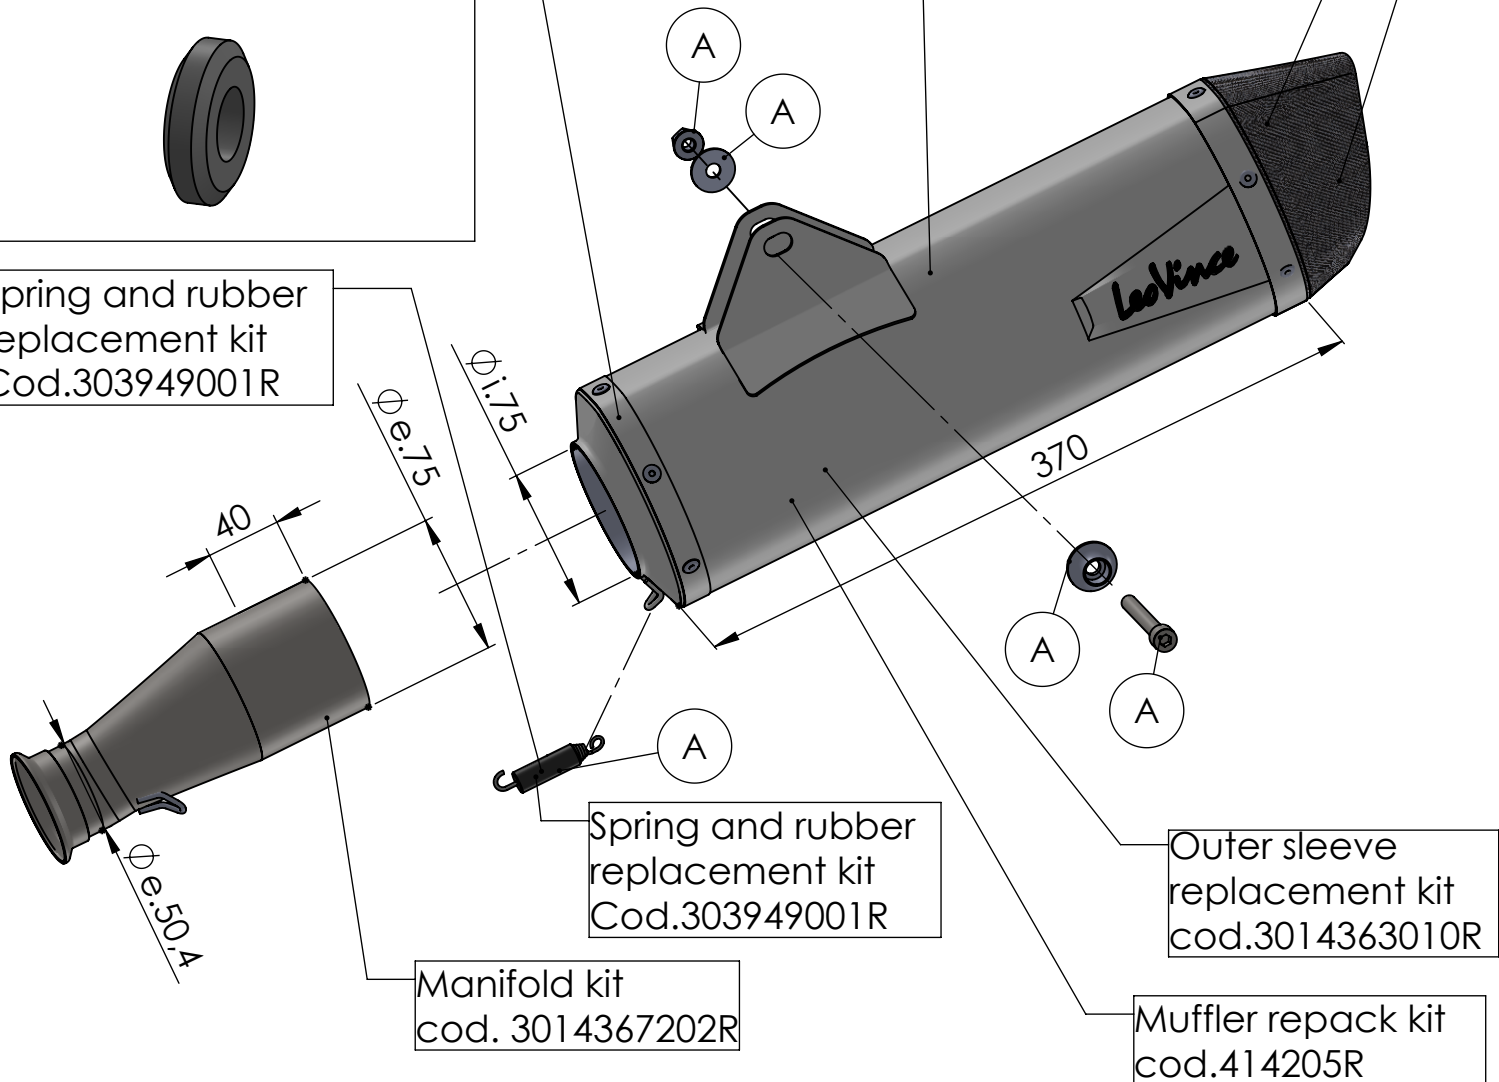

Spring and rubber replacement kit
Cod.303949001R

Belts and rivets kit
Cod.0814324003R

Muffler kit
Cod.3014363482R

Carbon end cup set
cod.3014000701R

S.s end cup set
cod.307242711R

ART. 14367E - SPARE PARTS

HUSQVARNA 701 ENDURO/LR / 701 SUPERMOTO
(Also fits 35kW version)

(A) FITTING KIT cod.3014367601R