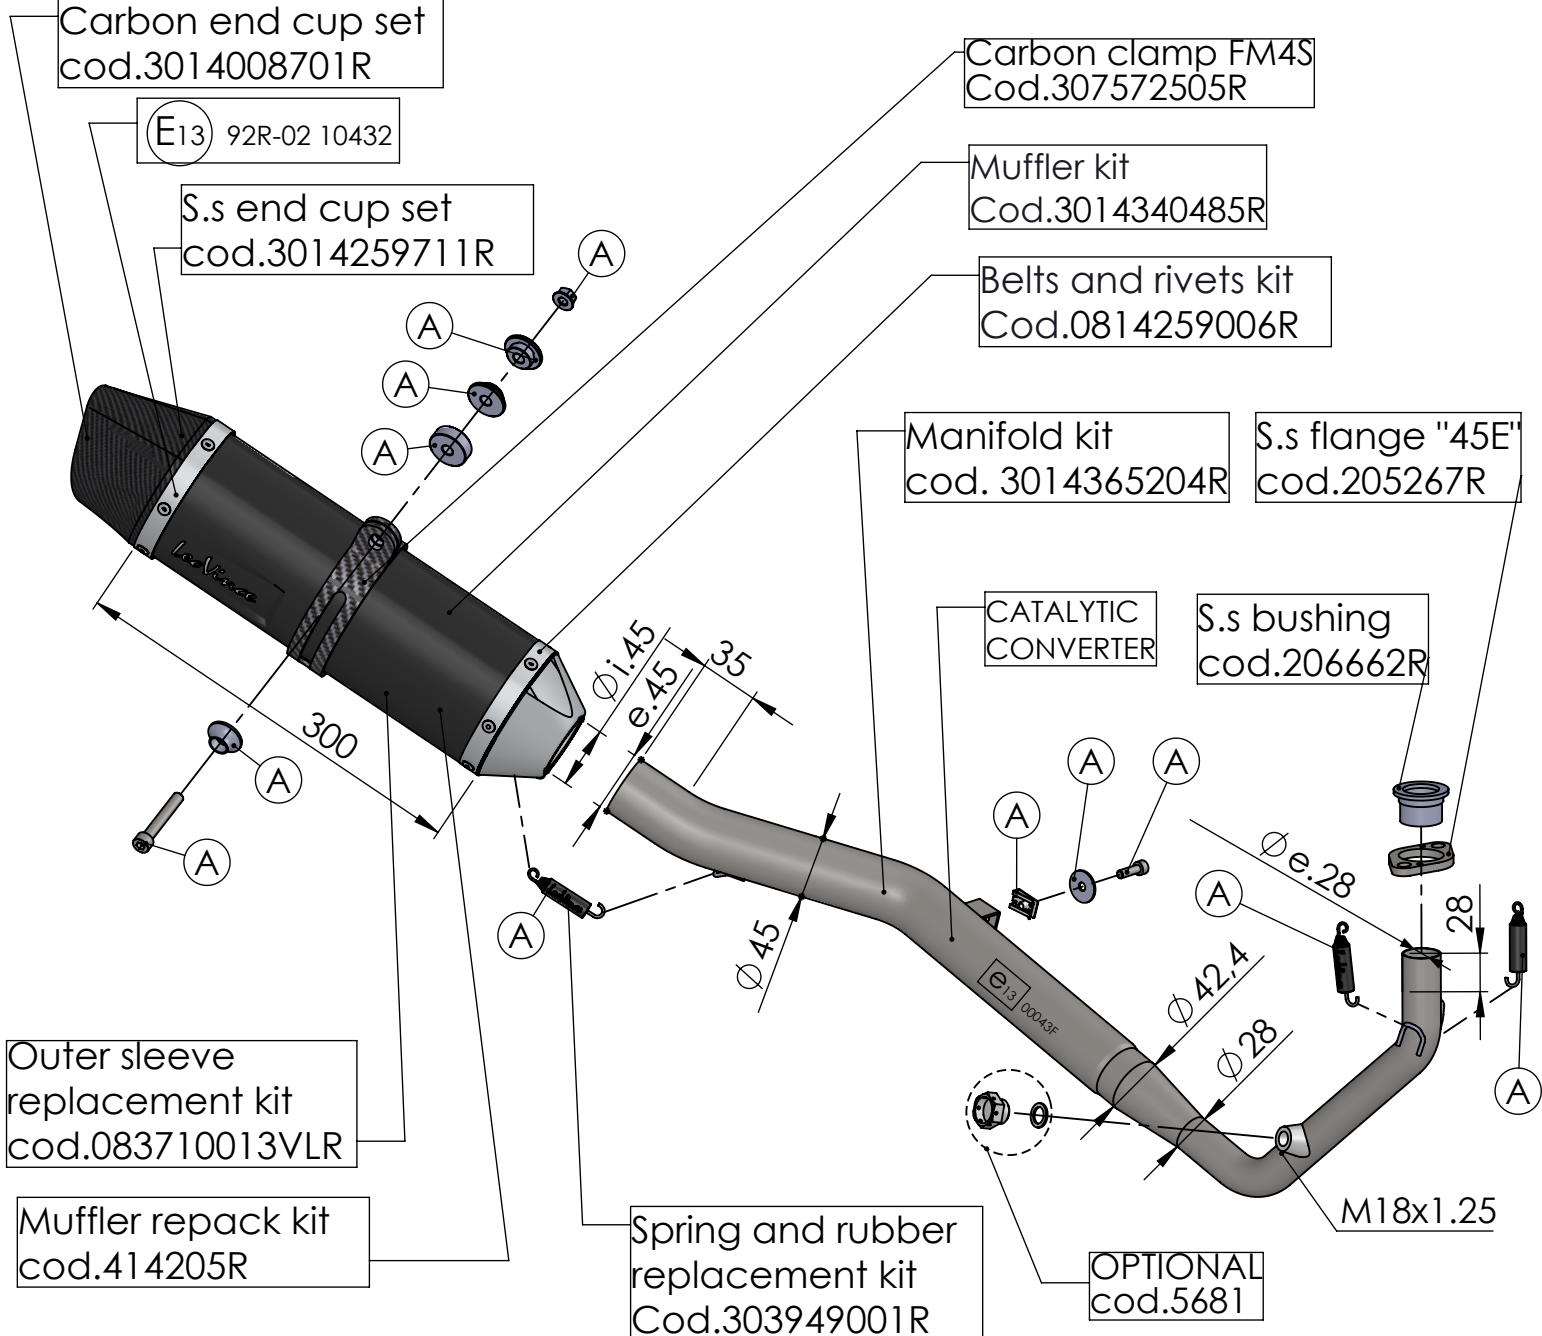

Db-Killer N.62
Cod.3014259802R

S.s. flange "45E"
cod.205267R sp. 6mm

S.s. bushing
cod.206662R

Carbon end cup set
cod.3014008701R

E13 92R-02 10432

S.s. end cup set
cod.3014259711R

Carbon clamp FM4S
Cod.307572505R

Muffler kit
Cod.3014340485R

Belts and rivets kit
Cod.0814259006R

Manifold kit
cod. 3014365204R

S.s. flange "45E"
cod.205267R

CATALYTIC
CONVERTER

S.s. bushing
cod.206662R

Outer sleeve
replacement kit
cod.083710013VLR

Muffler repack kit
cod.414205R

Spring and rubber
replacement kit
Cod.303949001R

OPTIONAL
cod.5681

ART. 14365EBK - SPARE PARTS

YAMAHA MT-125 / XSR 125 / YZF-R 125

(A) FITTING KIT cod.3014365601R