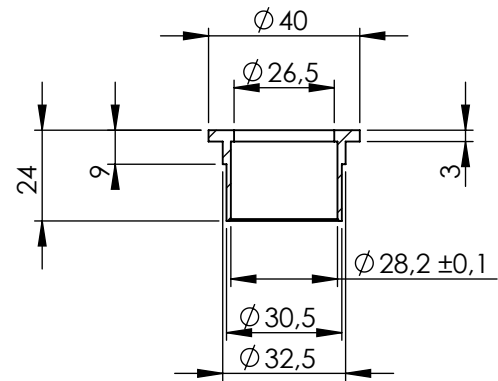

Db-Killer N.62
Cod.3014259802R

S.s. flange "45E"
cod.205267R sp. 6mm

S.s. bushing
cod.206662R

Carbon end cup set
cod.3014008701R

E13 92R-02 10432

S.s. end cup set
cod.3014259711R

Carbon clamp FM4S
Cod.307572505R