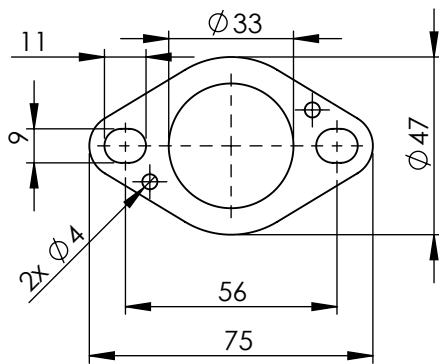

Db-Killer N.62
Cod.3014259802R

S.s. flange "45E"
cod.205267R sp. 6mm

S.s. bushing
cod.206662R

Carbon end cup set
cod.3014008701R

E13 92R-02 10432

S.s. end cup set
cod.3014259711R

Carbon clamp FM4S
Cod.307572505R