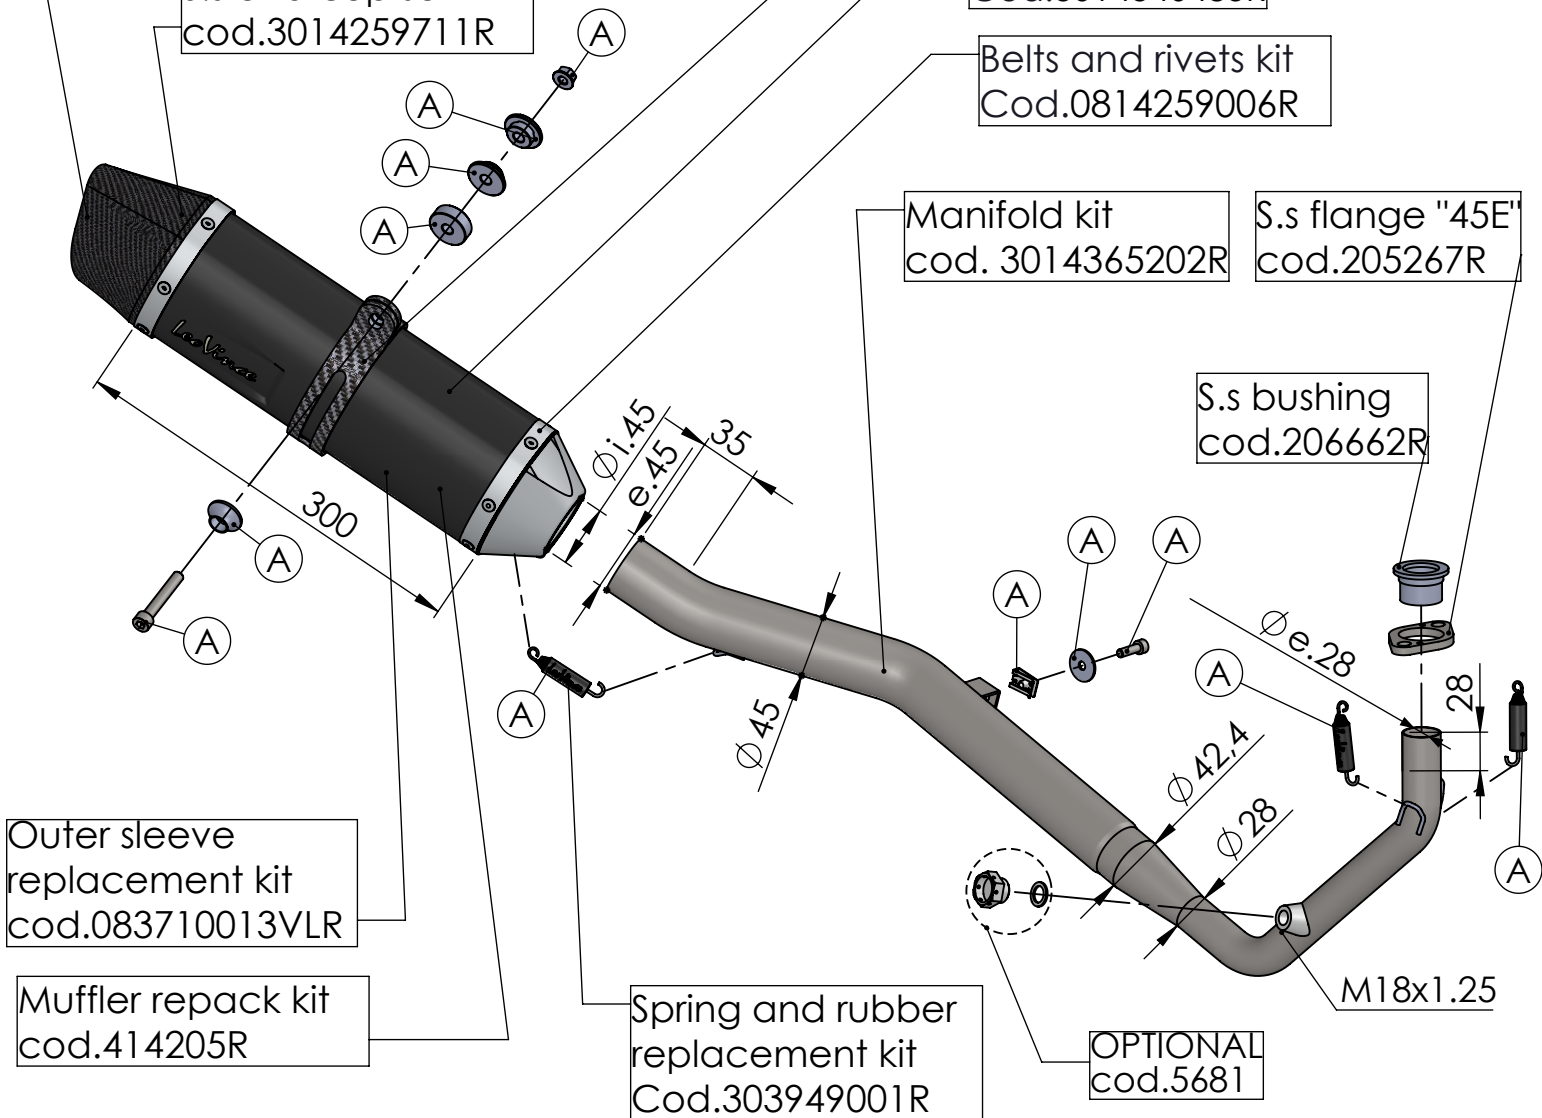

Db-Killer N.62
Cod.3014259801R

S.s. flange "45E"
cod.205267R sp. 6mm

S.s. bushing
cod.206662R

Carbon end cup set
cod.3014008701R

S.s. end cup set
cod.3014259711R

Carbon clamp FM4S
Cod.307572505R

Muffler kit
Cod.3014340485R

Belts and rivets kit
Cod.0814259006R

Manifold kit
cod. 3014365202R

S.s. flange "45E"
cod.205267R

S.s. bushing
cod.206662R

Outer sleeve
replacement kit
cod.083710013VLR

Muffler repack kit
cod.414205R

Spring and rubber
replacement kit
Cod.303949001R

OPTIONAL
cod.5681

ART. 14365EB - SPARE PARTS

YAMAHA MT-125 / XSR 125 / YZF-R 125

Ⓐ FITTING KIT cod.3014365601R