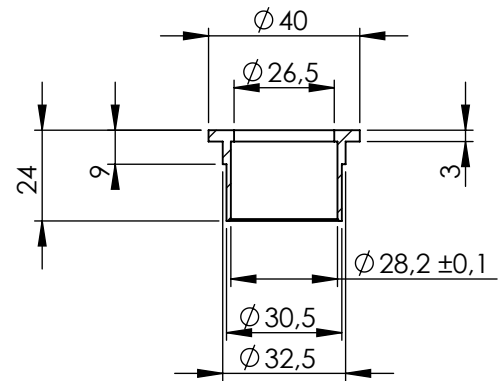

S.s. bushing
cod.206662

Carbon clamp FM4S
Cod.307572505

LV ONE EVO silencer RHS
stainless steel
Cod.3014259481

Knurled collar nut
M8 Cod.200298

2x Aluminium spacer
Cod. 204828

Aluminium spacer
Cod. 202210 ø30-10-8.5

Allen screw M6X20
T.C.Z.B.
Cod.203508

S.s. flange "45E"
cod.205267

Plain washer $\phi 6 \times \phi 24$
Cod.201146

S.s. bushing
cod.206662

Mounting
plate M6 Z.B.
Cod.204664