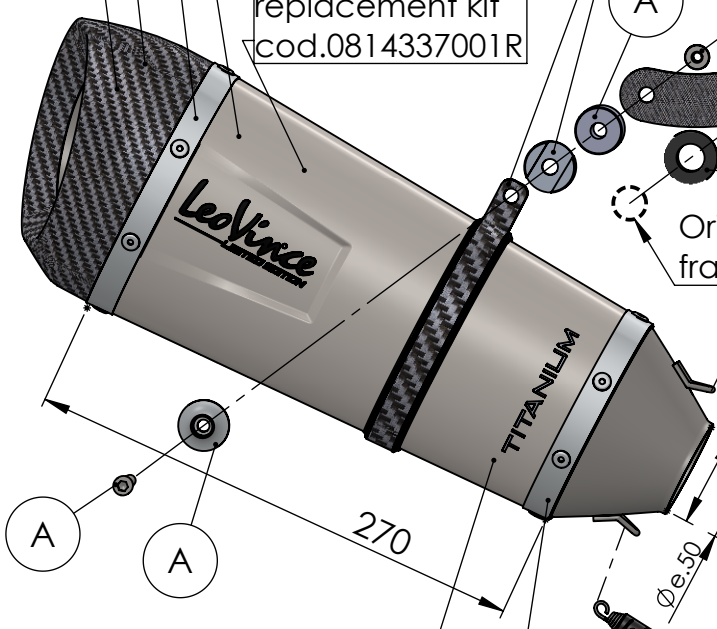

DO NOT USE 

Carbon end cup set
cod.308420701R

S.s end cup set
cod.308437741R

E13 92R-02 10401

Muffler kit
Cod.3014353491R

Outer sleeve
replacement kit
cod.0814337001R

Carbon clamp kit
cod.308448501R

Original frame

Muffler repack kit
cod.416797R

Belts and rivets kit
Cod.088421022R

Spring and rubber
replacement kit
Cod.303949001R

Manifold kit
cod. 3014353202R

Manifold clamp
Cod.300053530R

ART. 14353ST SPARE PARTS

BMW F 900 R / XR (also fits 35kW version) (fits with original centre stand)

- (A) FITTING KIT cod.3014353601R
- (B) CARBON COVER KIT cod.303777001R