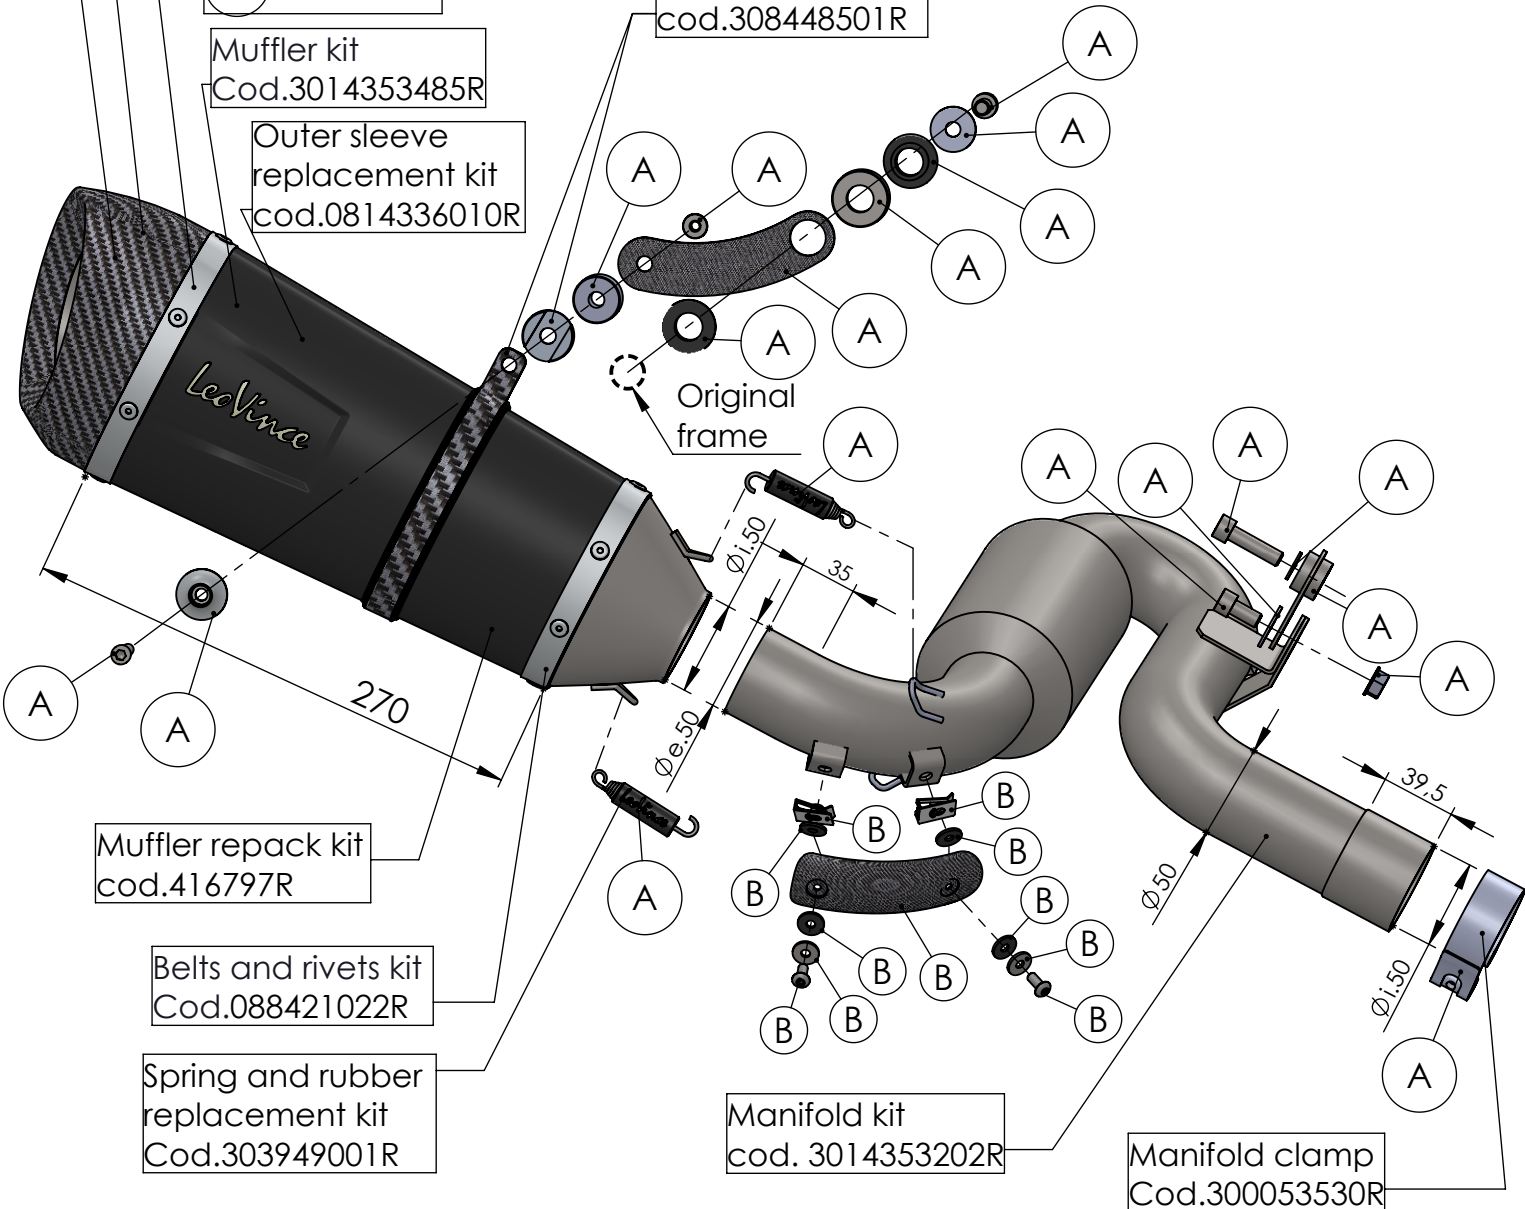

DO NOT USE

Carbon end cup set
cod.308420701R

S.s end cup set
cod.308437741R

E13 92R-02 10401

Muffler kit
Cod.3014353485R

Outer sleeve
replacement kit
cod.0814336010R

Carbon clamp kit
cod.308448501R

Muffler repack kit
cod.416797R

Belts and rivets kit
Cod.088421022R

Spring and rubber
replacement kit
Cod.303949001R

Manifold kit
cod. 3014353202R

Manifold clamp
Cod.300053530R

ART. 14353SB SPARE PARTS

BMW F 900 R / XR (also fits 35kW version) (fits with original centre stand)

(A) FITTING KIT cod.3014353601R

(B) CARBON COVER KIT cod.303777001R