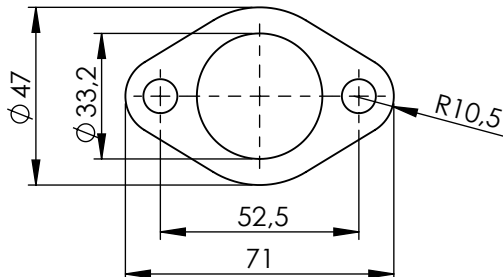

Flange s.s. 43E sp.5mm
cod.206308