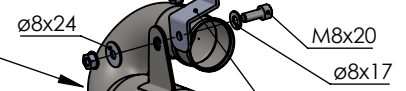

Welded reinforcement

Silencer bracket s.s.
cod.0814349001

2x S.s Flange 112A
cod.204569

2x S.s bushing
cod.204833

3x Allen screw
M8X20 T.C.Z.B.
Cod.200722

2x Plain washer
 ϕ 8x ϕ 24
Cod.200321

Welded Db-Killer N°71
Cod.3014349801

Pipe s.s
cod. 3014349207

Rubber black clamp
cod.402489

Pipe 2/1 s.s
cod. 3014349205

6x Short helical
spring tensile
cod. 303949001

Pipe LHS s.s
cod. 3014349201

Pipe RHS s.s
cod. 3014349202

OPTIONAL
cod.5683

M12x1.25

ART.14350E

YAMAHA TRACER 7 / TRACER 7 GT (Also fits 35 kW version)
(Fits with original panniers) (Fits with original centre stand)
SLIP-ON -LV ONE EVO - CARBON