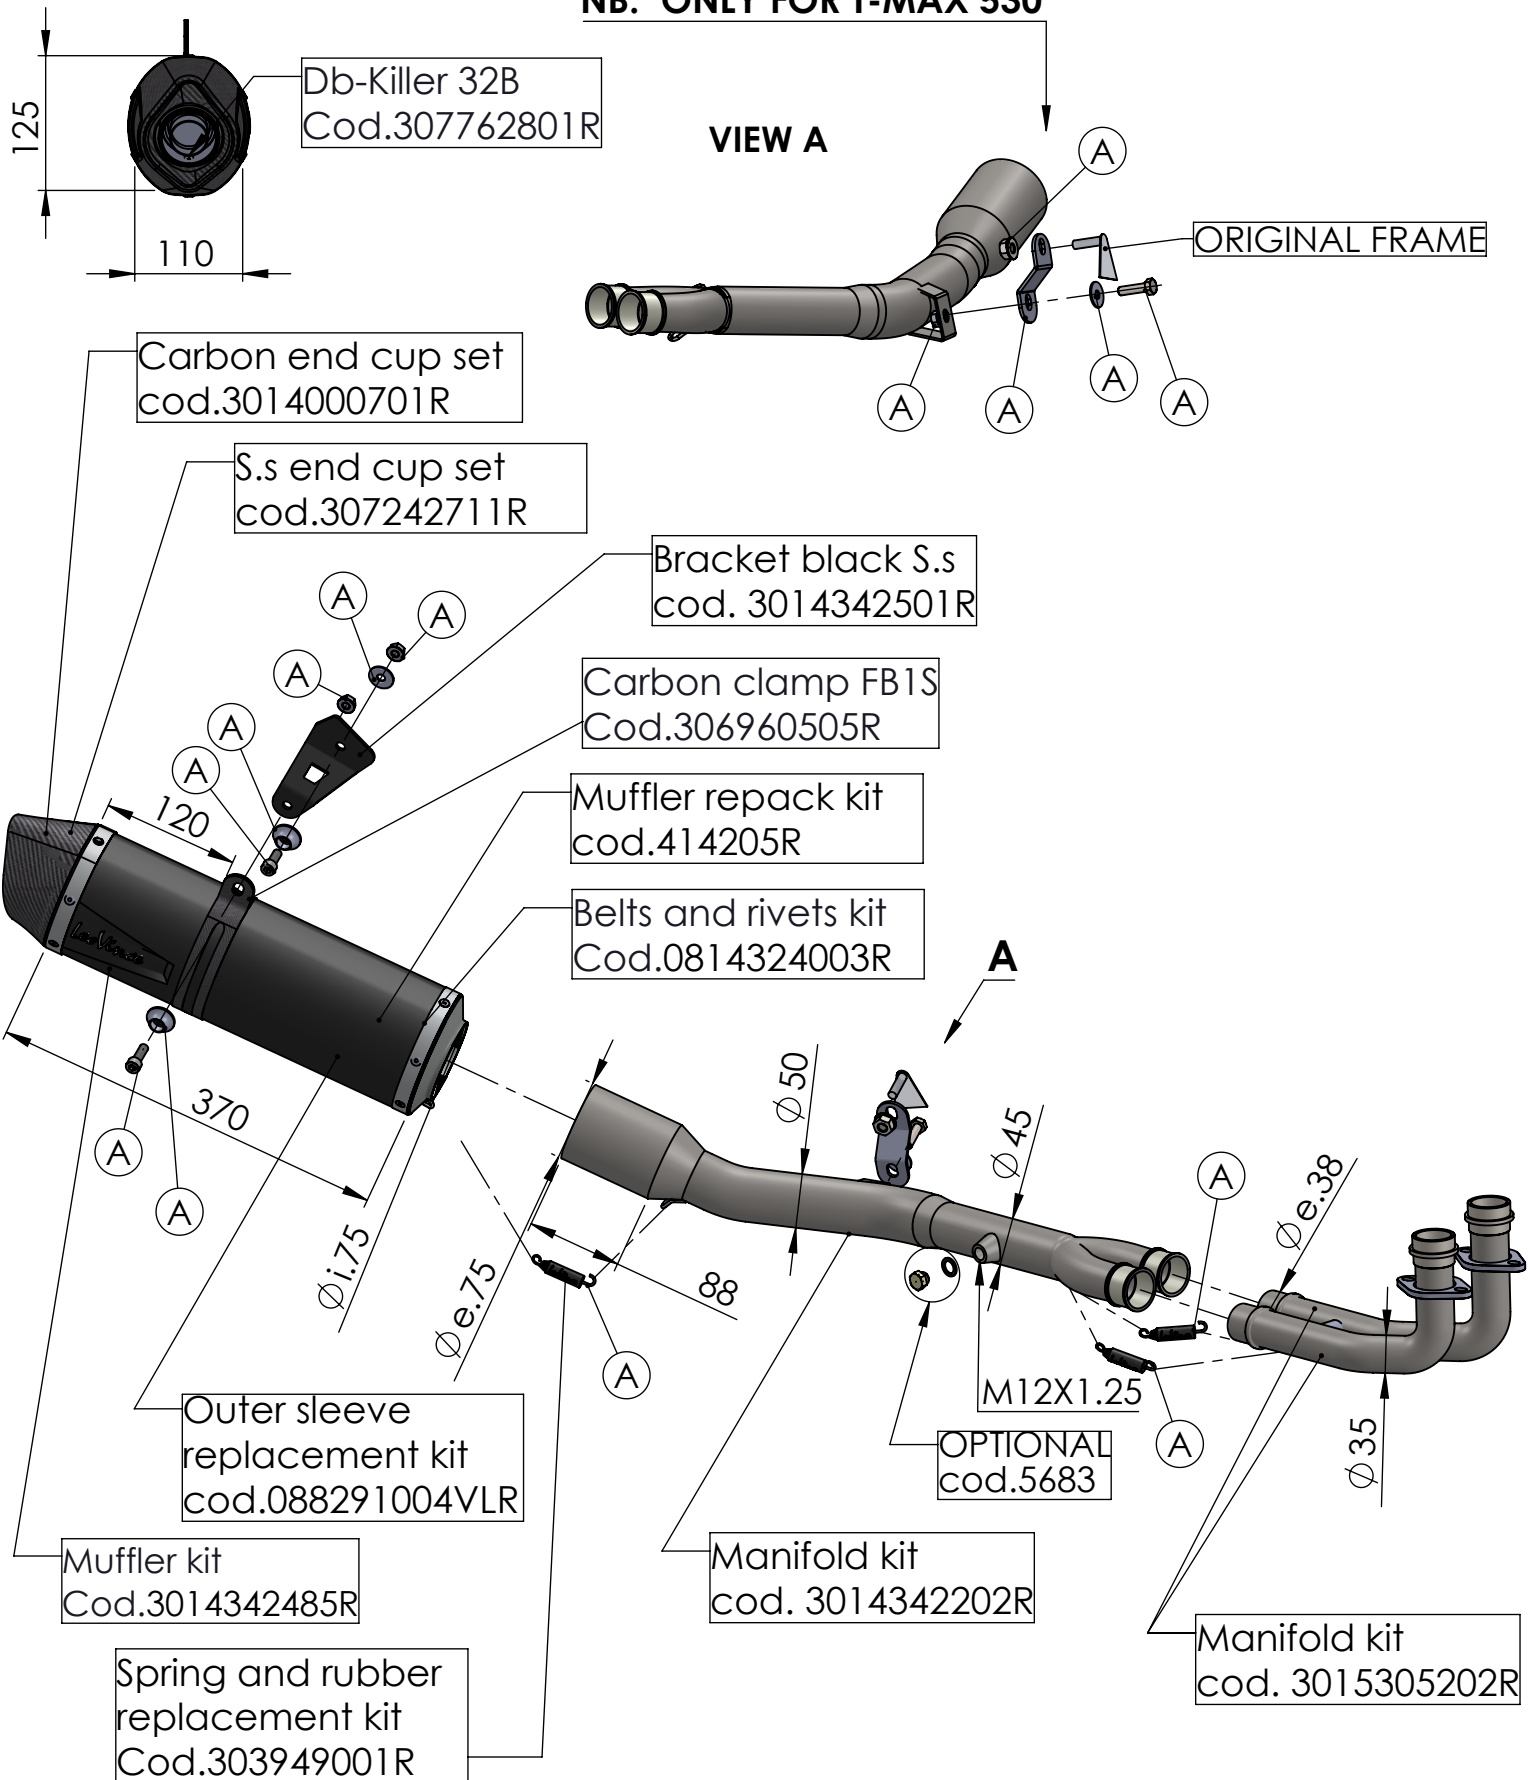

NB: ONLY FOR T-MAX 530

ART. 14342EB - SPARE PARTS

YAMAHA T-MAX 530 ABS/DX/SX

Ⓐ FITTING KIT cod.3014342601R