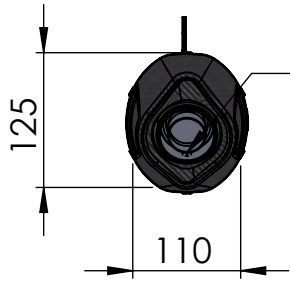

NB: ONLY FOR T-MAX 530

Db-Killer 32B
Cod.307762801R

VIEW A

Carbon end cup set
cod.3014000701R

S.s end cup set
cod.307242711R

Bracket black S.s
cod. 3014342501R

Carbon clamp FB1S
Cod.306960505R

Muffler repack kit
cod.414205R

ART. 14342E - SPARE PARTS

YAMAHA T-MAX 530 ABS/DX/SX

Ⓐ FITTING KIT cod.3014342601R