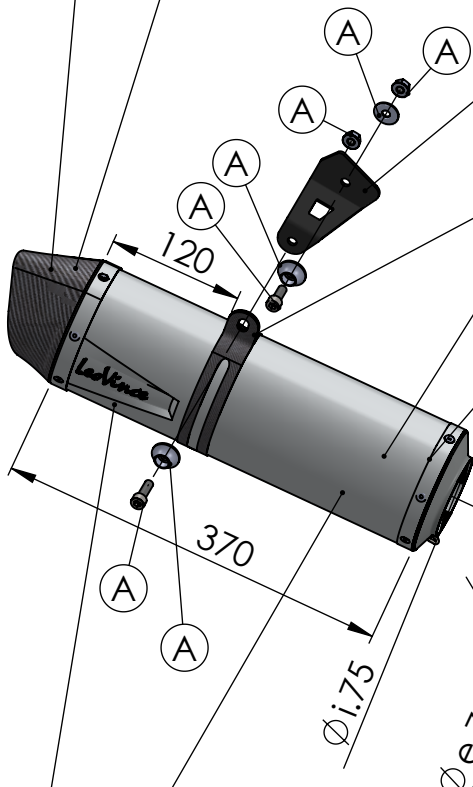

NB: ONLY FOR T-MAX 530

Db-Killer 32B
Cod.307762801R

VIEW A

Carbon end cup set
cod.3014000701R

S.s end cup set
cod.307242711R

Bracket black S.s
cod. 3014342501R

Carbon clamp FB1S
Cod.306960505R

Muffler repack kit
cod.414205R

Belts and rivets kit
Cod.0814324003R

Outer sleeve
replacement kit
cod.088291004R

Muffler kit
Cod.3014342481R

Spring and rubber
replacement kit
Cod.303949001R

Manifold kit
cod. 3014342202R

Manifold kit
cod. 3015305202R

ART. 14342E - SPARE PARTS

YAMAHA T-MAX 530 ABS/DX/SX

Ⓐ FITTING KIT cod.3014342601R