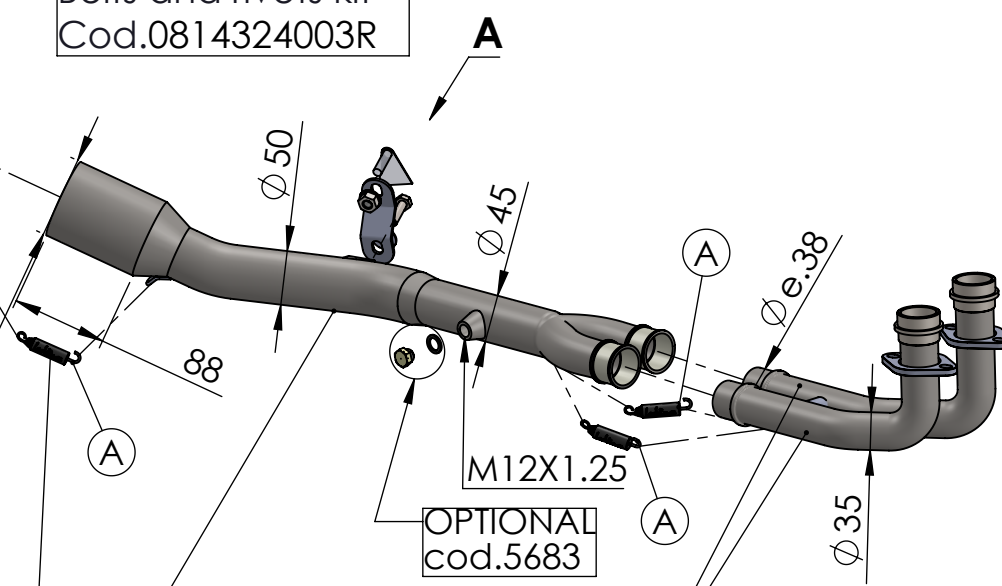

NB: ONLY FOR T-MAX 530

Db-Killer 32B
Cod.307762801R

VIEW A

Carbon end cup set
cod.3014000701R

S.s end cup set
cod.307242711R

Bracket black S.s
cod. 3014342501R

Carbon clamp FB1S
Cod.306960505R

Muffler repack kit
cod.414205R

Belts and rivets kit
Cod.0814324003R

Outer sleeve
replacement kit
cod.088291004R

Muffler kit
Cod.3014342481R

Spring and rubber
replacement kit
Cod.303949001R

Manifold kit
cod. 3014342202R

Manifold kit
cod. 3015305202R

ART. 14342E - SPARE PARTS

YAMAHA T-MAX 530 ABS/DX/SX

Ⓐ FITTING KIT cod.3014342601R