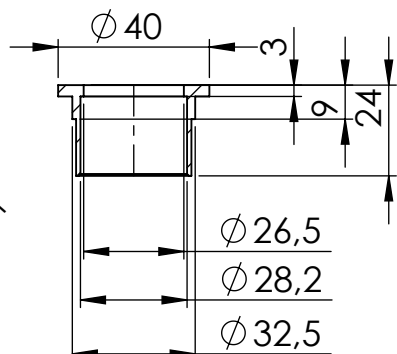

Db-Killer N.62
Cod.3014259801

Flange 45E sp.6
cod.205267

Bushing S.s
cod.206662

Knurled collar nut
M8 Cod.200298

2x Aluminium spacer
ø30-20X9x8.5
Cod. 204828

ORIGINAL FRAME
Please remove rubber
located inside

Aluminium spacer
ø30X15x8.5
Cod. 206663

Plain washer
ø 6x ø 24
Cod.201146

ORIGINAL FRAME

Allen screw
M6X20 T.C.Z.B.
Cod.203508

Flange 45E S.s
cod.205267

Bushing S.s
cod.206662

Mounting
plate M6 Z.B.
Cod.204664