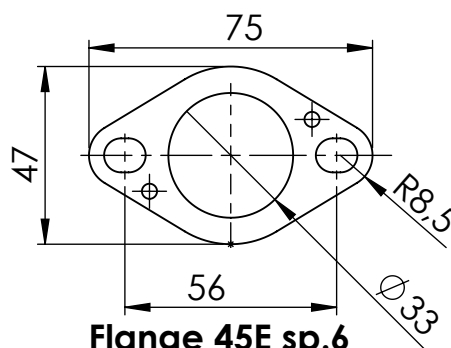

Db-Killer N.62
Cod.3014259802R

Flange 45E sp.6
cod.205267R

Bushing S.s
cod.206662R

Carbon end cup set
cod.3014008701R

S.s end cup set
cod.3014259711R

Outer sleeve
replacement kit
cod.083710013VLR

Spring and rubber
replacement kit
Cod.303949001R