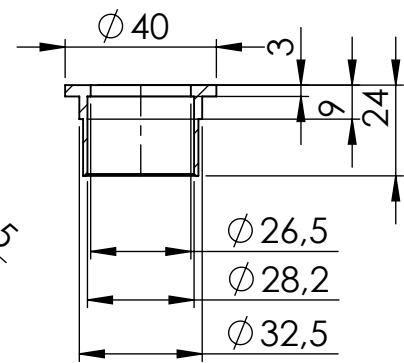

Db-Killer N.62
Cod.3014259802R

Flange 45E sp.6
cod.205267R

Bushing S.s
cod.206662R

Carbon end cup set
cod.3014008701R

S.s end cup set
cod.3014259711R

Outer sleeve
replacement kit
cod.083710013VLR

Spring and rubber
replacement kit
Cod.303949001R

WARNING

it is advisable to optimize the carburation by remapping the stock ECU or by adopting an additional ECU unit.

ART. 14340EB - SPARE PARTS

YAMAHA MT-125 / YZF-R125

Ⓐ FITTING KIT cod.3014340601R