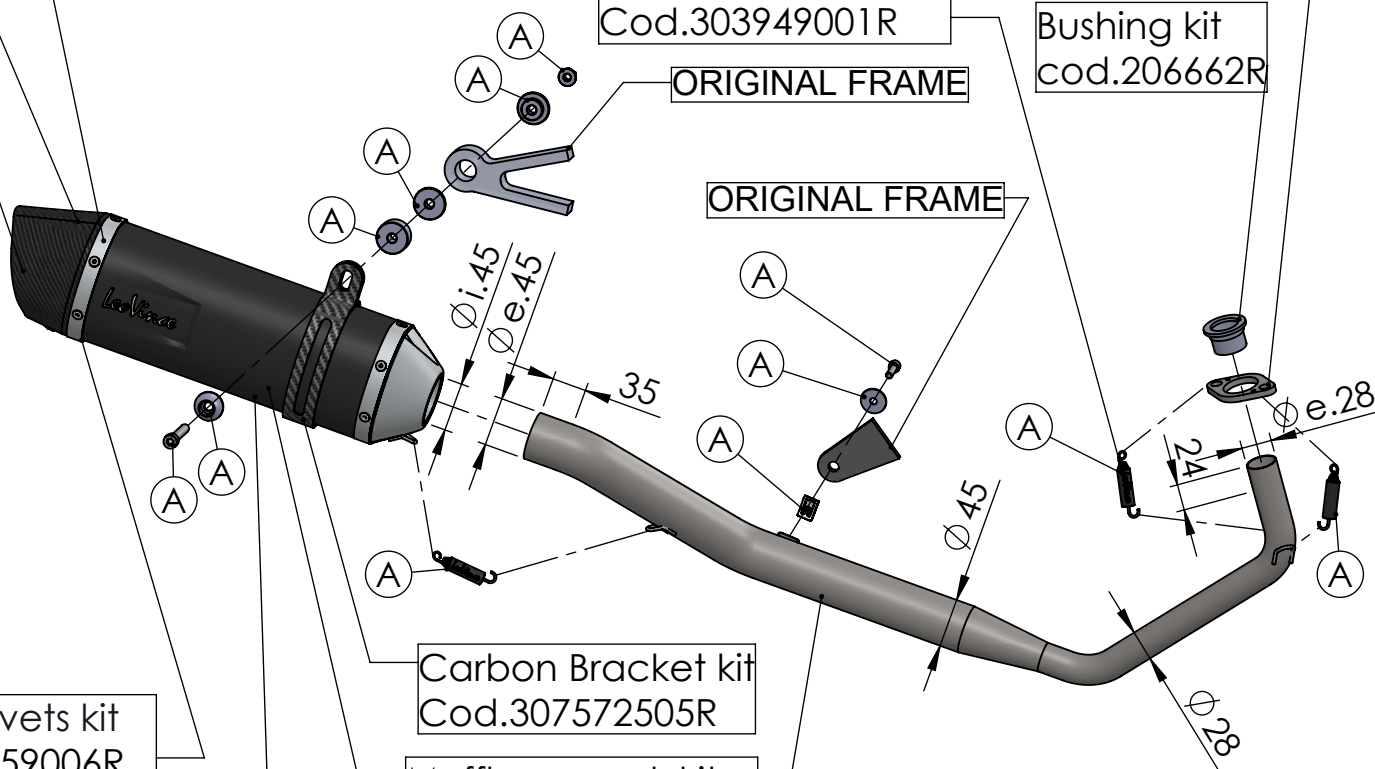

Db-Killer N.62
Cod.3014259802R

Flange 45E sp.6
cod.205267R

Bushing S.s
cod.206662R

Carbon end cup set
cod.3014008701R

S.s end cup set
cod.3014259711R

Outer sleeve
replacement kit
cod.083710013VLR

Spring and rubber
replacement kit
Cod.303949001R

Flange kit
cod.205267R

Bushing kit
cod.206662R

ORIGINAL FRAME

ORIGINAL FRAME

Carbon Bracket kit
Cod.307572505R

Muffler repack kit
cod.414205R

Muffler kit
Cod.3014340485R

Manifold kit
(bushing and flange included)
cod. 3014340202R

WARNING

it is advisable to optimize the carburation by remapping the stock ECU or by adopting an additional ECU unit.

ART. 14340EB - SPARE PARTS

YAMAHA MT-125 / YZF-R125

Ⓐ FITTING KIT cod.3014340601R