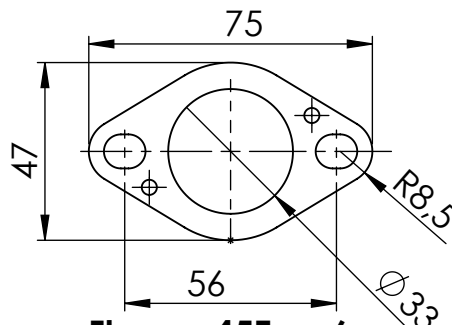

Db-Killer N.62
Cod.3014259801

Flange 45E sp.6
cod.205267

Bushing S.s
cod.206662

Knurled collar nut
M8 Cod.200298

2x Aluminium spacer
ø30-20X9x8.5
Cod. 204828

ORIGINAL FRAME
Please remove rubber
located inside

Aluminium spacer
ø30X15x8.5
Cod. 206663

Plain washer
ø 6x ø 24
Cod.201146

ORIGINAL FRAME

Allen screw
M6X20 T.C.Z.B.
Cod.203508

Flange 45E S.s
cod.205267

Bushing S.s
cod.206662

Mounting
plate M6 Z.B.
Cod.204664