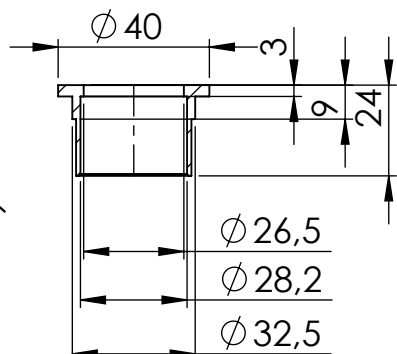

Db-Killer N.62
Cod.3014259801

Flange 45E sp.6
cod.205267

Bushing S.s
cod.206662

Knurled collar nut
M8 Cod.200298

2x Aluminium spacer
ø30-20X9x8.5
Cod. 204828

ORIGINAL FRAME
Please remove rubber
located inside

Aluminium spacer
ø30X15x8.5
Cod. 206663

Plain washer
ø 6x ø 24
Cod.201146

ORIGINAL FRAME

Allen screw
M6X20 T.C.Z.B.
Cod.203508

Flange 45E S.s
cod.205267

Bushing S.s
cod.206662

Mounting
plate M6 Z.B.
Cod.204664