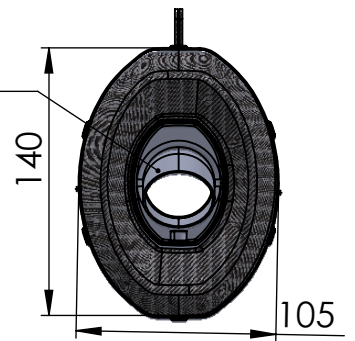

Do not use
Aluminium spacer
Cod. 205866

Db-killer N°52
Cod.308421801R

Bracket black S.s
Cod.3014336561R

ORIGINAL FRAME

Carbon end cup set
cod.308420701R

S.s end cup set
cod.308421741R

E13 92R-01 10395

Muffler repack kit
cod.416797R

Manifold kit
cod. 3014336202R

Manifold clamp 57 mm
cod.300057530R

DO NOT
USE ORIGINAL
GRAPHITE
BUSHING

ART. 14336SB - SPARE PARTS

KAWASAKI NINJA 1000 SX / TOURER (fits with original panniers)

Ⓐ FITTING KIT cod. 3014336601R