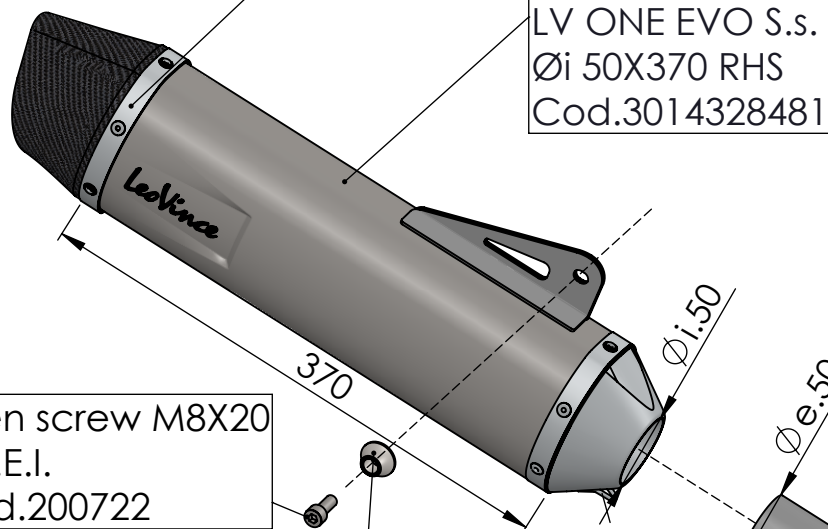

Db-killer N°32B  
Cod.307762801

Bushing S.s.  
cod.206079

E13 92R - 01 10399

LV ONE EVO S.s.  
Øi 50X370 RHS  
Cod.3014328481

Pipe N°1285 s.s.  
Cod.3014063201

Welded bushing  
cod.206079

Allen screw M8X20  
T.C.E.I.  
Cod.200722

Aluminium spacer  
Ø27X8.5  
Cod. 204321

Short helical  
spring tensile  
Cod.303949001

Carbon cover  
Cod.086974002

Allen screw M5X12  
T.B.E.I.  
Cod.201031

2 x Plain washer  $\phi 5 \times \phi 15$   
Cod.406580

2X Mounting plate M5  
Cod.204555

N°4 Graphite Gasket  
Cod.200371

## ART. 14328E

KTM 790 ADVENTURE/R - 890 ADVENTURE/L (A2)/R/RALLY  
(Fits with original panniers) ( also fits 35kW version)

SLIP ON - LV ONE EVO - STAINLESS STEEL - APPROVED