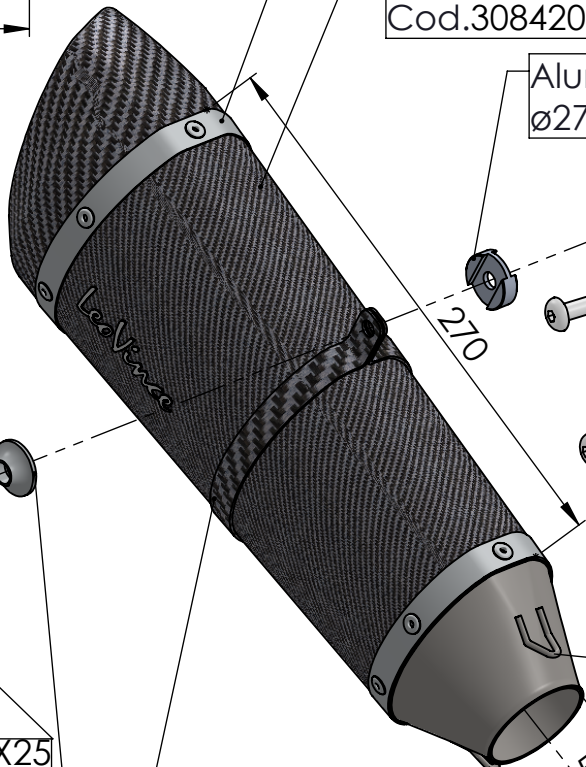

Original frame

2 Allen screw
M8X40
T.B.E.I. Z.B.
Cod.205423

2 Short helical
spring tensile
Cod.303949001

Pipe N°1237
Cod.3014279201

Allen screw M5X20
T.B.E.I. Z.B.
Cod.206788

Mounting plate M5
Cod.204555

Strap in stainless
steel Ø45
Cod.300045530

Welded Db-killer N°60
cod.3014237801

Aluminium spacer
ø27X9X6,5
Cod. 205767

Carbon Bracket FR2
Cod.308448501

Allen screw M6X25
T.C.E.I. Z.B.
Cod.200586

ART. 14280S

TRIUMPH SPEED TRIPLE 1050 RS / S

SLIP-ON - FACTORY S - CARBON - APPROVED