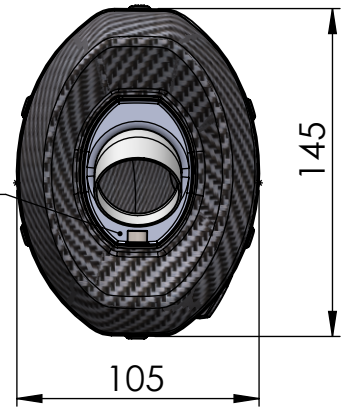

FACTORY S Silencer RHS
Titanium
Cod.30274471

Don't use

Db-killer N°52B
Cod.308437801

E13 92R - 02 10401

Aluminium bracket
Cod.206324

Knurled collar nut M8
Cod.200298

Knurled collar nut M6
Cod.200333

Aluminium spacer
Cod.205771

Carbon clamp FR2
Cod.308448501

2x Short helical spring
tensile Cod.303949001

Db killer N°57C
3014232801

Pipe N°1221 s.s.
Cod.3014274201

Aluminium spacer
-for allen screw M6-
Cod.205767

Allen screw
M6X35 T.C.Z.B.
Cod.200967

Allen screw
M8X40 T.C.Z.B.
Cod.200993

Carbon heat shield
Cod.0814137001

2x Allen screw
M5X12 T.B.E.I.
Cod.201031

4x Gasket
14x4.9x1.5
Cod.200371

2x Plain washer
5x15 Inox
Cod.406580

2x Mounting
plate M5
Cod.204555

Strap-in stainless Ø67
Cod.300067530

ART. 14274ST

BMW R 1200 R / R 1200 RS (fits with original panniers)

SLIP-ON - FACTORY S - TITANIUM - APPROVED