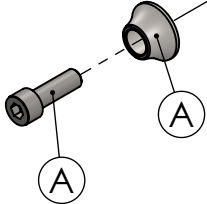

Muffler clamp
Cod.306958505R

ORIGINAL BUSHING

Belts and rivets kit
Cod.088442012R

Spring and rubber
replacement kit
Cod.303949001R

Ø1.54

Ø1.54

Ø1.51,20

B

B

A

B

B

B

B

B

B

B

ART. 14271E SPARE PARTS

SUZUKI GSX-S 1000 / GSX-S 1000 F

(A) FITTING KIT Cod. 3014271601R

(B) HEAT SHIELD KIT cod. 3014271001R