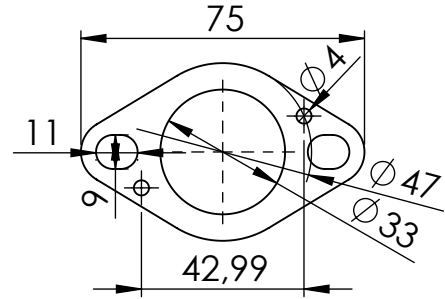

S.s. Flange
Cod.205267R