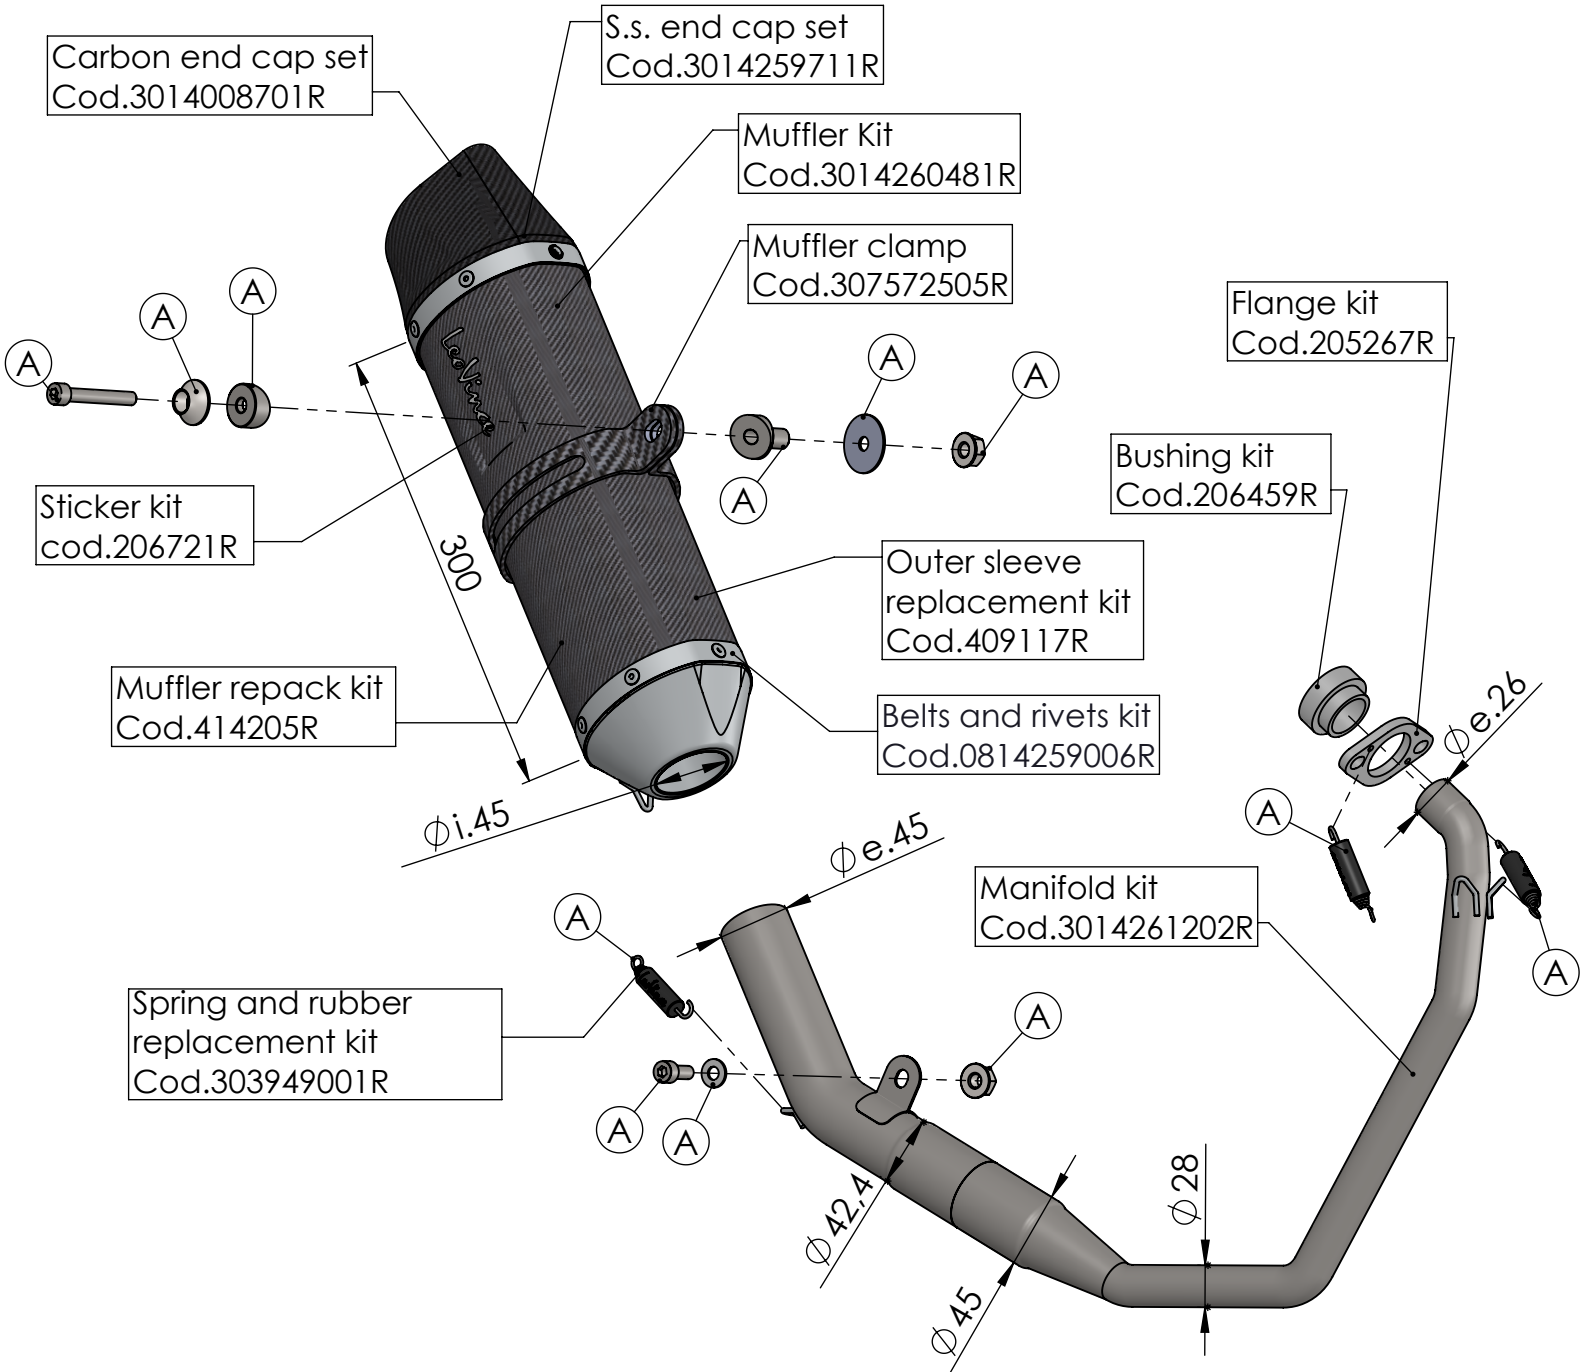

Db-killer N°62
Cod.3014259802R

S.s. Bushing
Cod.206459R

S.s. Flange
Cod.205267R

Carbon end cap set
Cod.3014008701R

S.s. end cap set
Cod.3014259711R

Muffler Kit
Cod.3014260481R

Muffler clamp
Cod.307572505R

Flange kit
Cod.205267R

Bushing kit
Cod.206459R

Outer sleeve
replacement kit
Cod.409117R

Belts and rivets kit
Cod.0814259006R

Manifold kit
Cod.3014261202R

Spring and rubber
replacement kit
Cod.303949001R

Sticker kit
cod.206721R

Muffler repack kit
Cod.414205R

ART. 14262E - SPARE PARTS

YAMAHA MT-125 / YZF-R125

(A) FITTING KIT Cod.3014261601R