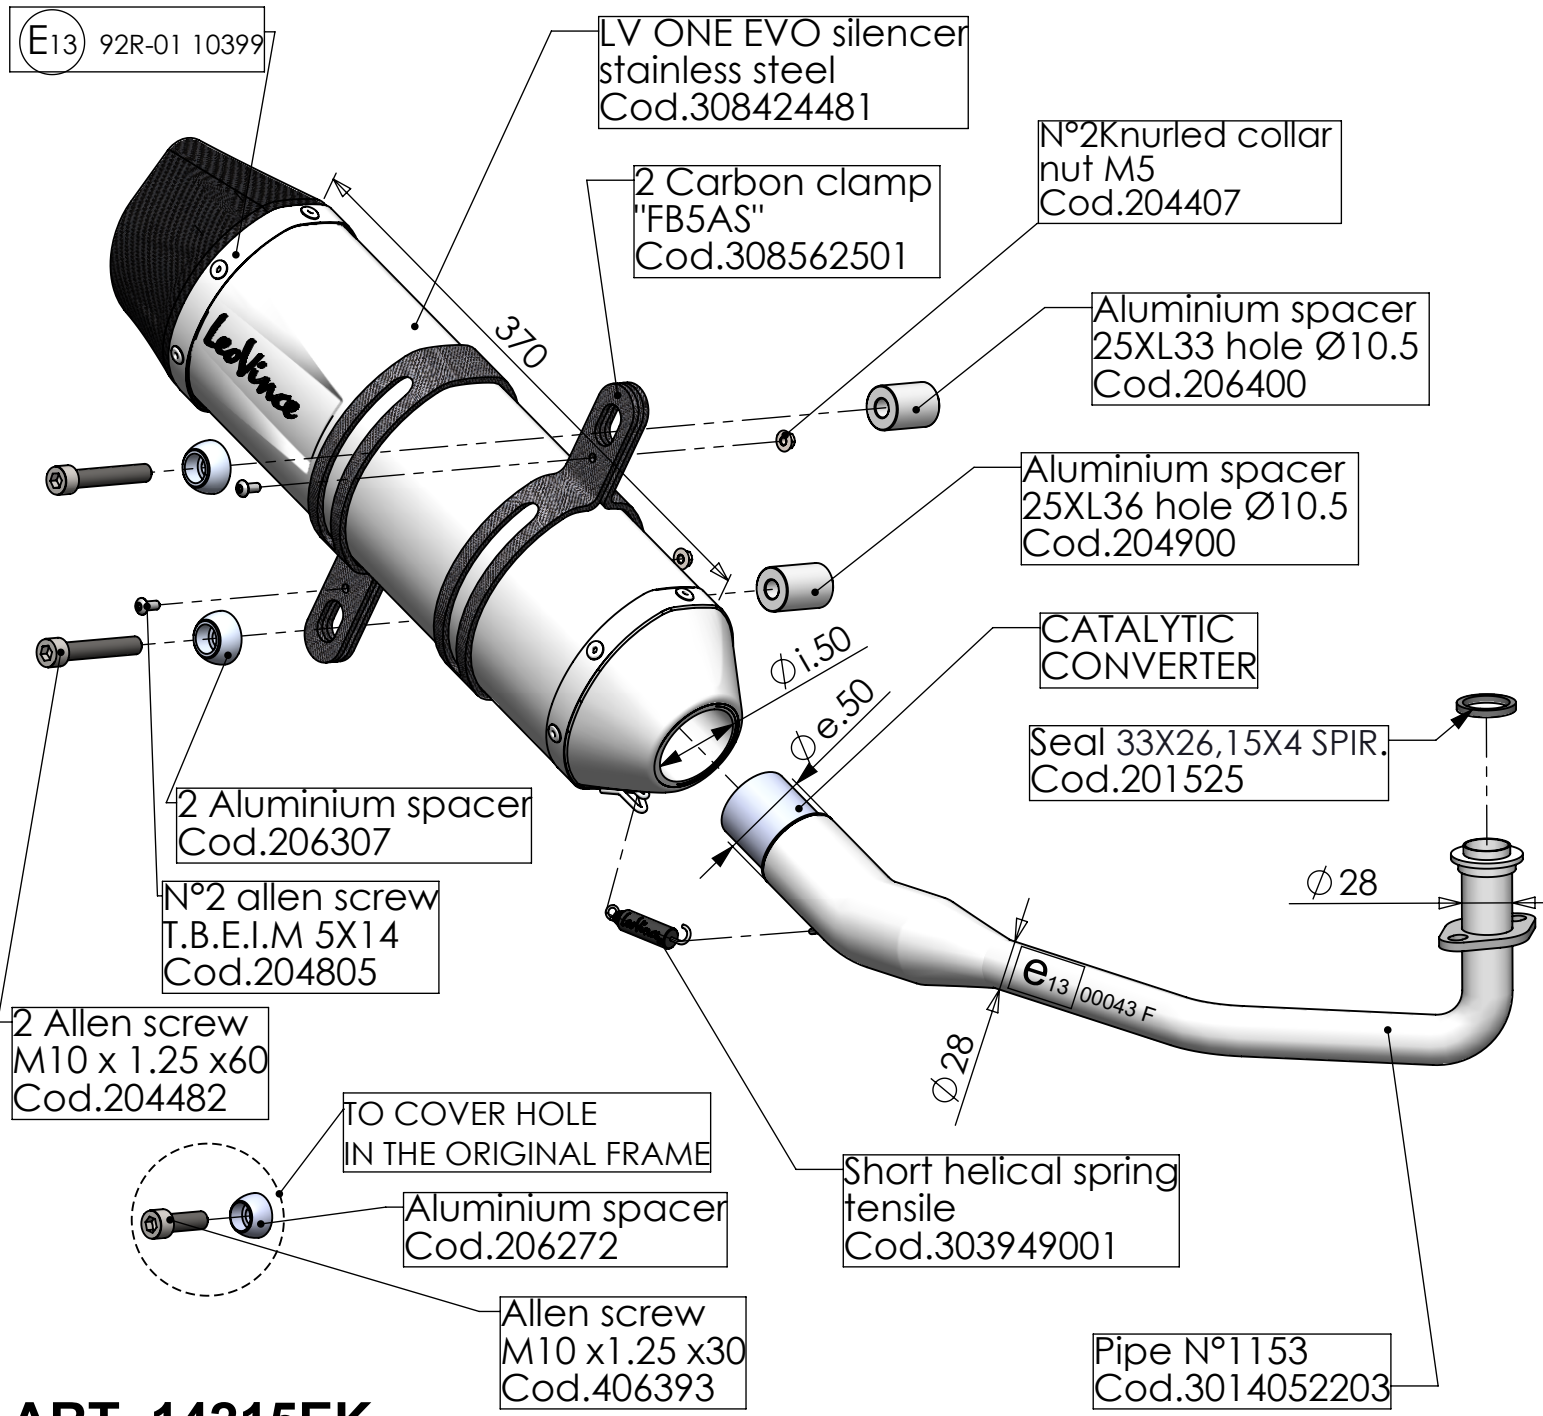

dB-killer n.32B  
Cod.307762801

S.s. Flange "43A"  
Cod.201208

S.s. Bushing  
cod.204640

(E13) 92R-01 10399

LV ONE EVO silencer  
stainless steel  
Cod.308424481

2 Carbon clamp  
"FB5AS"  
Cod.308562501

N°2 Knurled collar  
nut M5  
Cod.204407

Aluminium spacer  
25XL33 hole Ø10.5  
Cod.206400

Aluminium spacer  
25XL36 hole Ø10.5  
Cod.204900

CATALYTIC  
CONVERTER

Seal 33X26,15X4 SPIR.  
Cod.201525

2 Aluminium spacer  
Cod.206307

N°2 allen screw  
T.B.E.I.M 5X14  
Cod.204805

2 Allen screw  
M10 x 1.25 x60  
Cod.204482

TO COVER HOLE  
IN THE ORIGINAL FRAME

Aluminium spacer  
Cod.206272

Allen screw  
M10 x1.25 x30  
Cod.406393

Short helical spring  
tensile  
Cod.303949001

Pipe N°1153  
Cod.3014052203

**ART. 14215EK**

HONDA FORZA 125 / NSS125 / ABS

FULL SYSTEM - LV ONE EVO - STAINLESS STEEL - APPROVED