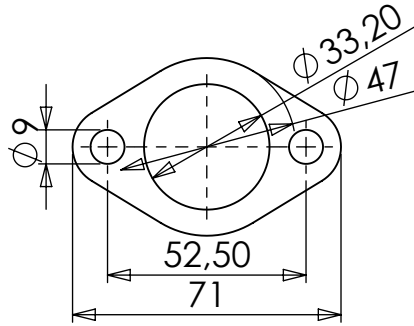

S.s. Flange "43A"
Cod.201208