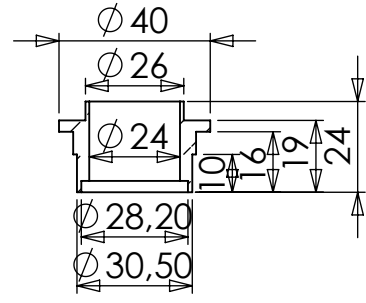

S.s. Bushing
cod.204640