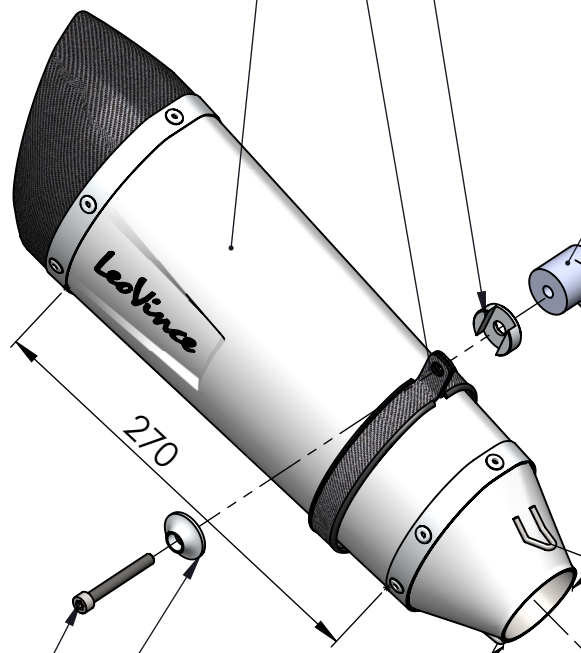

Don't use

DB-Killer EVO N°52
Cod.308421801

Grower Ø5 Cod.202286
Allen screw M5X6 T.C.E.I. INOX
Cod. 201044

Carbon bracket FR3
Cod.308444501

FACTORY S inox
silencer Øi 54
Cod.308421481

Aluminium spacer
Cod.205771

Inox bracket
Cod.206318

Knurled collar nut M6
Cod.200333

Knurled collar
nut M8
Cod.200298

2 Mounting plate M5
Cod.204555

Carbon cover
Cod.0814140001

Pipe N°1083
Cod.3014140201

Aluminium spacer
for allen screw M6
Cod.205767

Allen screw M6X50
T.C.Z.B.
Cod.204234

2 Short helical spring
tensile
Cod.204387

2 Short tube in
silicon rubber
Cod.204412

2 Allen screw
M5X12 T.B.E.I.
Cod.201031

2 Plain washer
5x15 Inox
Cod.406580

4 Gasket
14x4.9x1.5
Cod.200371

Strap-in stainless Ø35
Cod.300035530

Strap-in stainless Ø53
Cod.300053530

Art. 14140S

BMW S1000XR ('15 / '16)

SLIP-ON - FACTORY S INOX EVO - Passaggio STANDARD