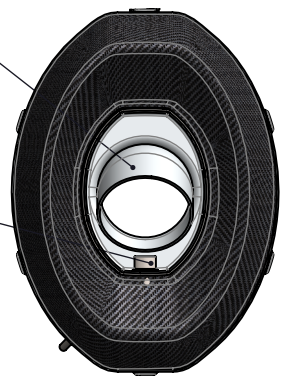

Don't use

DB-Killer EVO N°52
Cod.308421801

Grower Ø5 Cod.202286
Allen screw M5X6 T.C.E.I. INOX
Cod. 201044

Carbon bracket FR3
Cod.308444501

FACTORY S inox
silencer Øi 54
Cod.308421481

Aluminium spacer
Cod.205771

Inox bracket
Cod.206318

Knurled collar nut M6
Cod.200333

Knurled collar
nut M8
Cod.200298

2 Mounting plate M5
Cod.204555

Carbon cover
Cod.0814140001

Pipe N°1083
Cod.3014140201

Aluminium spacer
for allen screw M6
Cod.205767

Allen screw M6X50
T.C.Z.B.
Cod.204234

2 Short helical spring
tensile
Cod.204387

2 Short tube in
silicon rubber
Cod.204412

2 Allen screw
M5X12 T.B.E.I.
Cod.201031

2 Plain washer
5x15 Inox
Cod.406580

4 Gasket
14x4.9x1.5
Cod.200371

Strap-in stainless Ø35
Cod.300035530

Strap-in stainless Ø53
Cod.300053530

Art. 14140S

BMW S1000XR ('15 / '16)

SLIP-ON - FACTORY S INOX EVO - Passaggio STANDARD