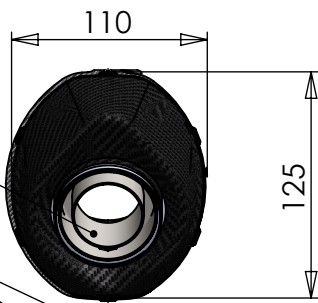

dB-killer n.32B
Cod.307762801

.Grower Ø5 cod.202286
.Allen screw M5x8 T.C.E.I inox
cod.204213

Rubber cap
Cod.204790

2 Carbon bracket FB1S
Cod.306960505

LV One INOX EVO
big silencer Øi 50
Cod.308424481

Allen screw M8X25
T.C.Z.B.
Cod.200314

2 Knurled collar
nut M8
Cod.200298

Carbon bracket
Cod.0814139501

3 Aluminium spacer
for allen screw M8-
Cod.204321

2 Gasket
14x4.9x1.5
Cod.200371

Mounting plate M5
Cod.204555

Pipe N°1084
Cod.3014028201

Allen screw
M5X12 T.B.E.I.
Cod.201222

2 Plain washer
5x15 Inox
Cod.406580

2 Allen screw M8X20
T.C.Z.B.
Cod.200722

Short helical spring
tensile
Cod.204387

Short tube in
silicon rubber
Cod.204412

ORIGINAL
screw M6

Carbon cover
Cod.0814028001

ORIGINAL
screw M6

Strap-in stainless Ø53
Cod.300053530

Art. 14139E

HONDA CRF 1000L AFRICA TWIN ('16)

SLIP-ON - LV ONE INOX EVO - BIG - Passaggio STANDARD
OMOLOGATO "EVOLUTION II"