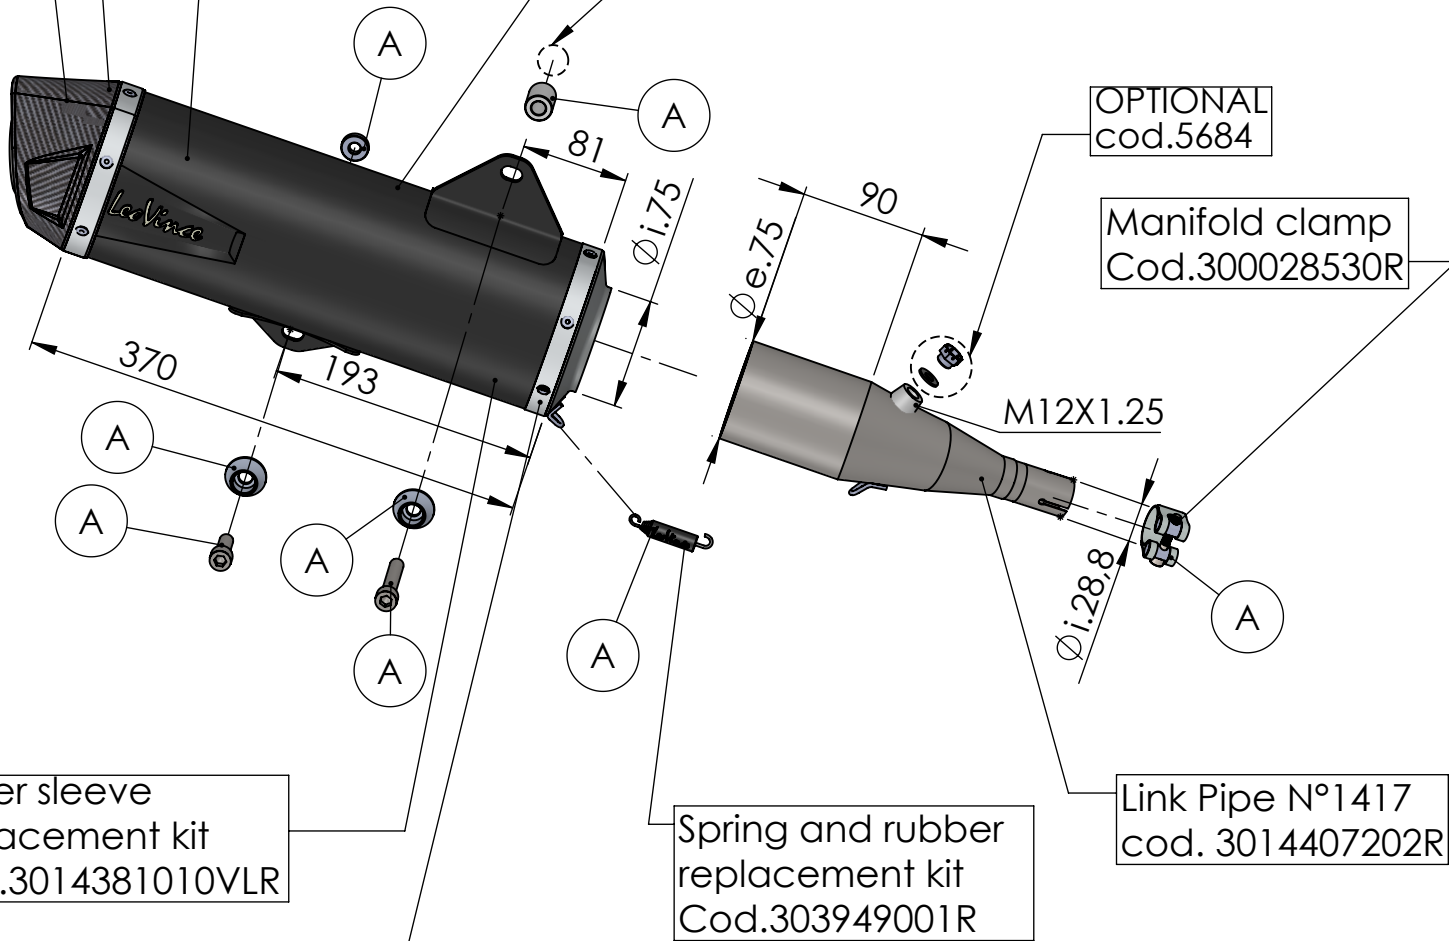

Carbon end cup set  
cod.3014000701R

S.s end cup set  
cod.3014054711R

Db-Killer N.63  
Cod.3014225801R

Muffler kit  
Cod.3014079481R

Muffler repack kit  
cod.414205R

BIKE'S FRAME

OPTIONAL  
cod.5684

Manifold clamp  
Cod.300028530R

Outer sleeve  
replacement kit  
cod.3014381010VLR

Spring and rubber  
replacement kit  
Cod.303949001R

Link Pipe N°1417  
cod. 3014407202R

Belts and rivets kit  
Cod.0814054010R

TO COVER HOLE IN THE ORIGINAL FRAME:  
- Screw M10x25 cod.204523  
- Plain washer  $\phi 20 \times \phi 10.5$  cod.203518)

## ART. 14083 - SPARE PARTS

HONDA FORZA 350

Ⓐ FITTING KIT cod. 3014381601R