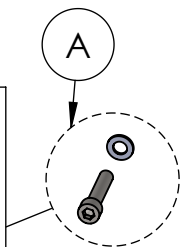

Carbon end cup set  
cod.3014000701R

S.s end cup set  
cod.3014054711R

Db-Killer N.63  
Cod.3014225801R

Muffler kit  
Cod.3014079481R

Muffler repack kit  
cod.414205R

BIKE'S FRAME

OPTIONAL  
cod.5684

Manifold clamp  
Cod.300028530R

Outer sleeve  
replacement kit  
cod.3014381010VLR

Spring and rubber  
replacement kit  
Cod.303949001R

Link Pipe N°1417  
cod. 3014407202R

Belts and rivets kit  
Cod.0814054010R

TO COVER HOLE IN THE ORIGINAL FRAME:  
- Screw M10x25 cod.204523  
- Plain washer  $\phi 20 \times \phi 10.5$  cod.203518)

## ART. 14083 - SPARE PARTS

HONDA FORZA 350

Ⓐ FITTING KIT cod. 3014381601R