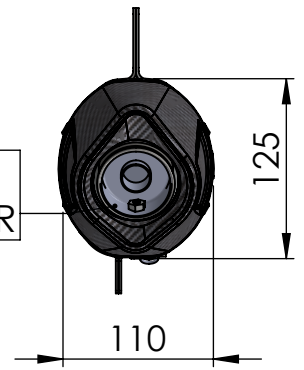

Carbon end cup set  
cod.3014000701R

S.s end cup set  
cod.3014054711R

Db-Killer N.63  
Cod.3014225801R

Muffler kit  
Cod.3014079481R

Muffler repack kit  
cod.414205R

BIKE'S FRAME

OPTIONAL  
cod.5684

Manifold clamp  
Cod.300028530R

Outer sleeve  
replacement kit  
cod.3014381010VLR

Spring and rubber  
replacement kit  
Cod.303949001R

Link Pipe N°1417  
cod. 3014407202R

Belts and rivets kit  
Cod.0814054010R

TO COVER HOLE IN THE ORIGINAL FRAME:  
- Screw M10x25 cod.204523  
- Plain washer  $\phi 20 \times \phi 10.5$  cod.203518)

## ART. 14083 - SPARE PARTS

HONDA FORZA 350

Ⓐ FITTING KIT cod. 3014381601R