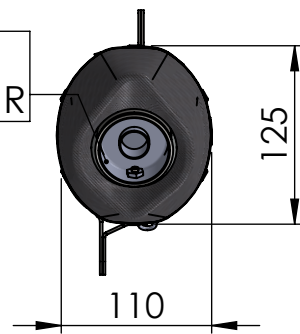

Carbon end cup set
cod.3014000701R

S.s end cup set
cod.3014054711R

Muffler kit
Cod.3014081481R

Outer sleeve
replacement kit
cod.3014389010VLR

Db-Killer N.63
Cod.3014225801R

BIKE'S FRAME

OPTIONAL
cod.5684

M12X1.25

Manifold kit
cod. 3014389202R

Muffler repack kit
cod.414205R

Spring and rubber
replacement kit
Cod.303949001R

Belts and rivets kit
Cod.0814054010R

ART. 14081 - SPARE PARTS

HONDA PCX 125

Ⓐ FITTING KIT cod.3014389601R