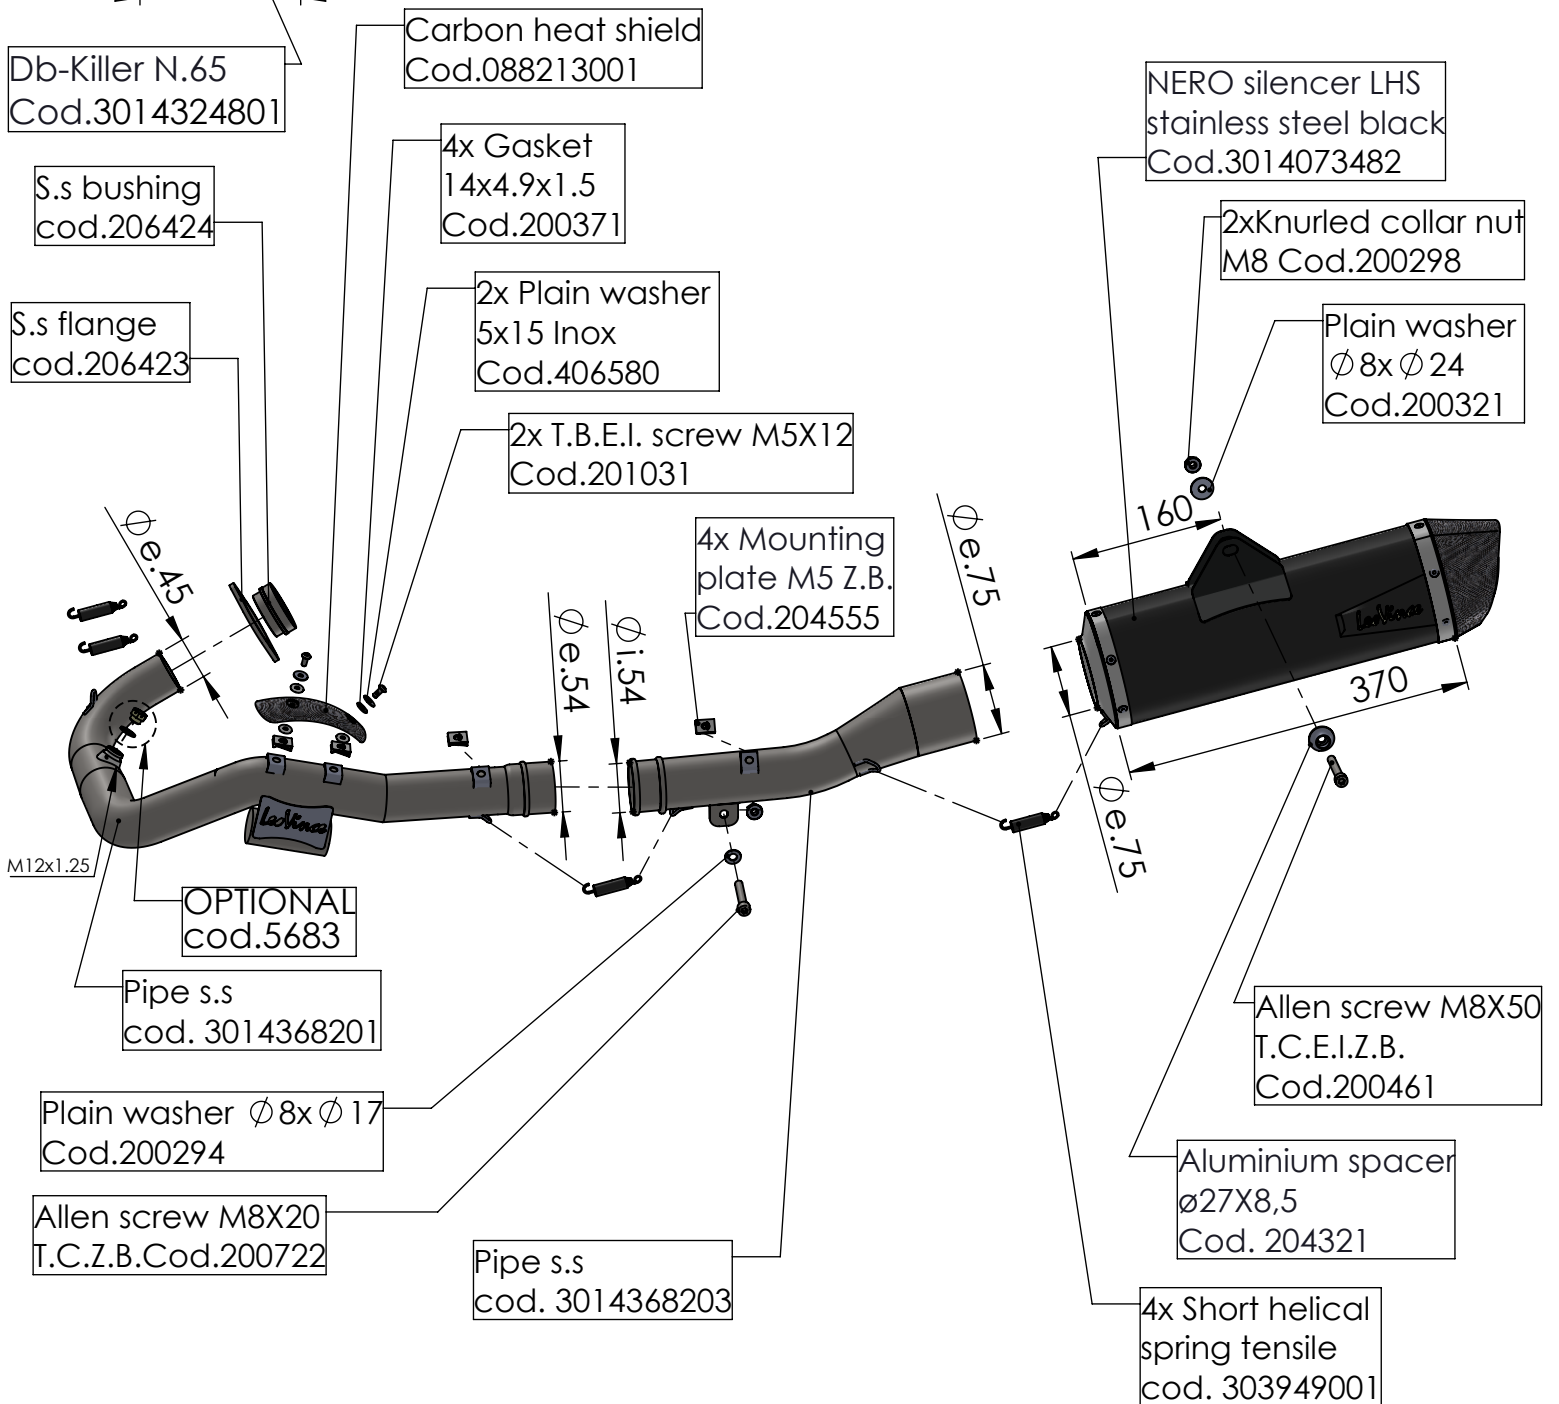

WARNING
DO NOT USE ORIGINAL
GRAPHITE BUSHING

ART. 14075

HUSQVARNA 701 ENDURO/LR / 701 SUPERMOTO
(also fits 35kW version)

FULL SYSTEM - NERO - STAINLESS STEEL