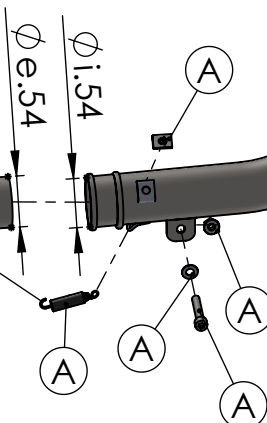

Carbon end cup set
cod.3014000701R

S.s end cup set
cod.307242711R

Muffler kit
Cod.3014073482R

Outer sleeve
replacement kit
cod.3014364010VLR

Header pipe kit
cod. 3014364202R

S.s bushing
cod.206424R

S.s flange
cod.206423R

CATALYTIC
CONVERTER

Manifold kit
cod. 3014364206R

Short helical
spring tensile
cod. 303949001R

(E13) 92R-02 10444

Muffler repack kit
cod.414205R

Belts and rivets kit
Cod.0814324003R

ART. 14073K - SPARE PARTS

KTM 690 ENDURO R / 690 SMC R 690

GAS GAS ES 700 / GAS GAS SM 700 (Also fits 35kW version)

(A) FITTING KIT cod.3014364601R

(B) CARBON COVER cod.308213001R