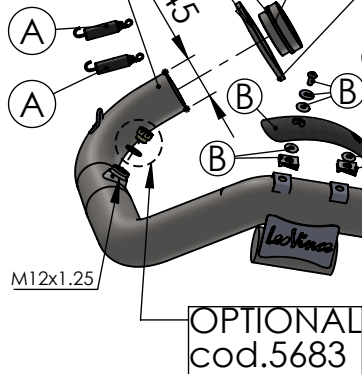

Carbon end cup set
cod.3014000701R

S.s end cup set
cod.307242711R

Muffler kit
Cod.3014073482R

Outer sleeve
replacement kit
cod.3014364010VLR

Header pipe kit
cod. 3014364202R

S.s bushing
cod.206424R

S.s flange
cod.206423R

CATALYTIC
CONVERTER

Manifold kit
cod. 3014364206R

Short helical
spring tensile
cod. 303949001R

(E13) 92R-02 10444

Muffler repack kit
cod.414205R

Belts and rivets kit
Cod.0814324003R

ART. 14073K - SPARE PARTS

KTM 690 ENDURO R / 690 SMC R 690

GAS GAS ES 700 / GAS GAS SM 700 (Also fits 35kW version)

(A) FITTING KIT cod.3014364601R

(B) CARBON COVER cod.308213001R