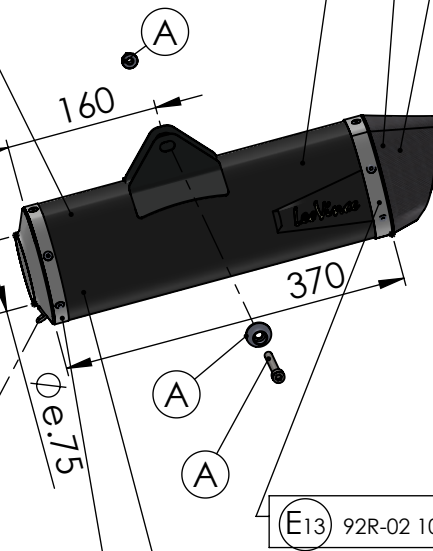

Carbon end cup set
cod.3014000701R

S.s end cup set
cod.307242711R

Muffler kit
Cod.3014073482R

Outer sleeve
replacement kit
cod.3014364010VLR

Header pipe kit
cod. 3014364202R

S.s bushing
cod.206424R

S.s flange
cod.206423R

CATALYTIC
CONVERTER

Manifold kit
cod. 3014364206R

Short helical
spring tensile
cod. 303949001R

(E13) 92R-02 10444

Muffler repack kit
cod.414205R

Belts and rivets kit
Cod.0814324003R

ART. 14073K - SPARE PARTS

KTM 690 ENDURO R / 690 SMC R 690

GAS GAS ES 700 / GAS GAS SM 700 (Also fits 35kW version)

(A) FITTING KIT cod.3014364601R

(B) CARBON COVER cod.308213001R