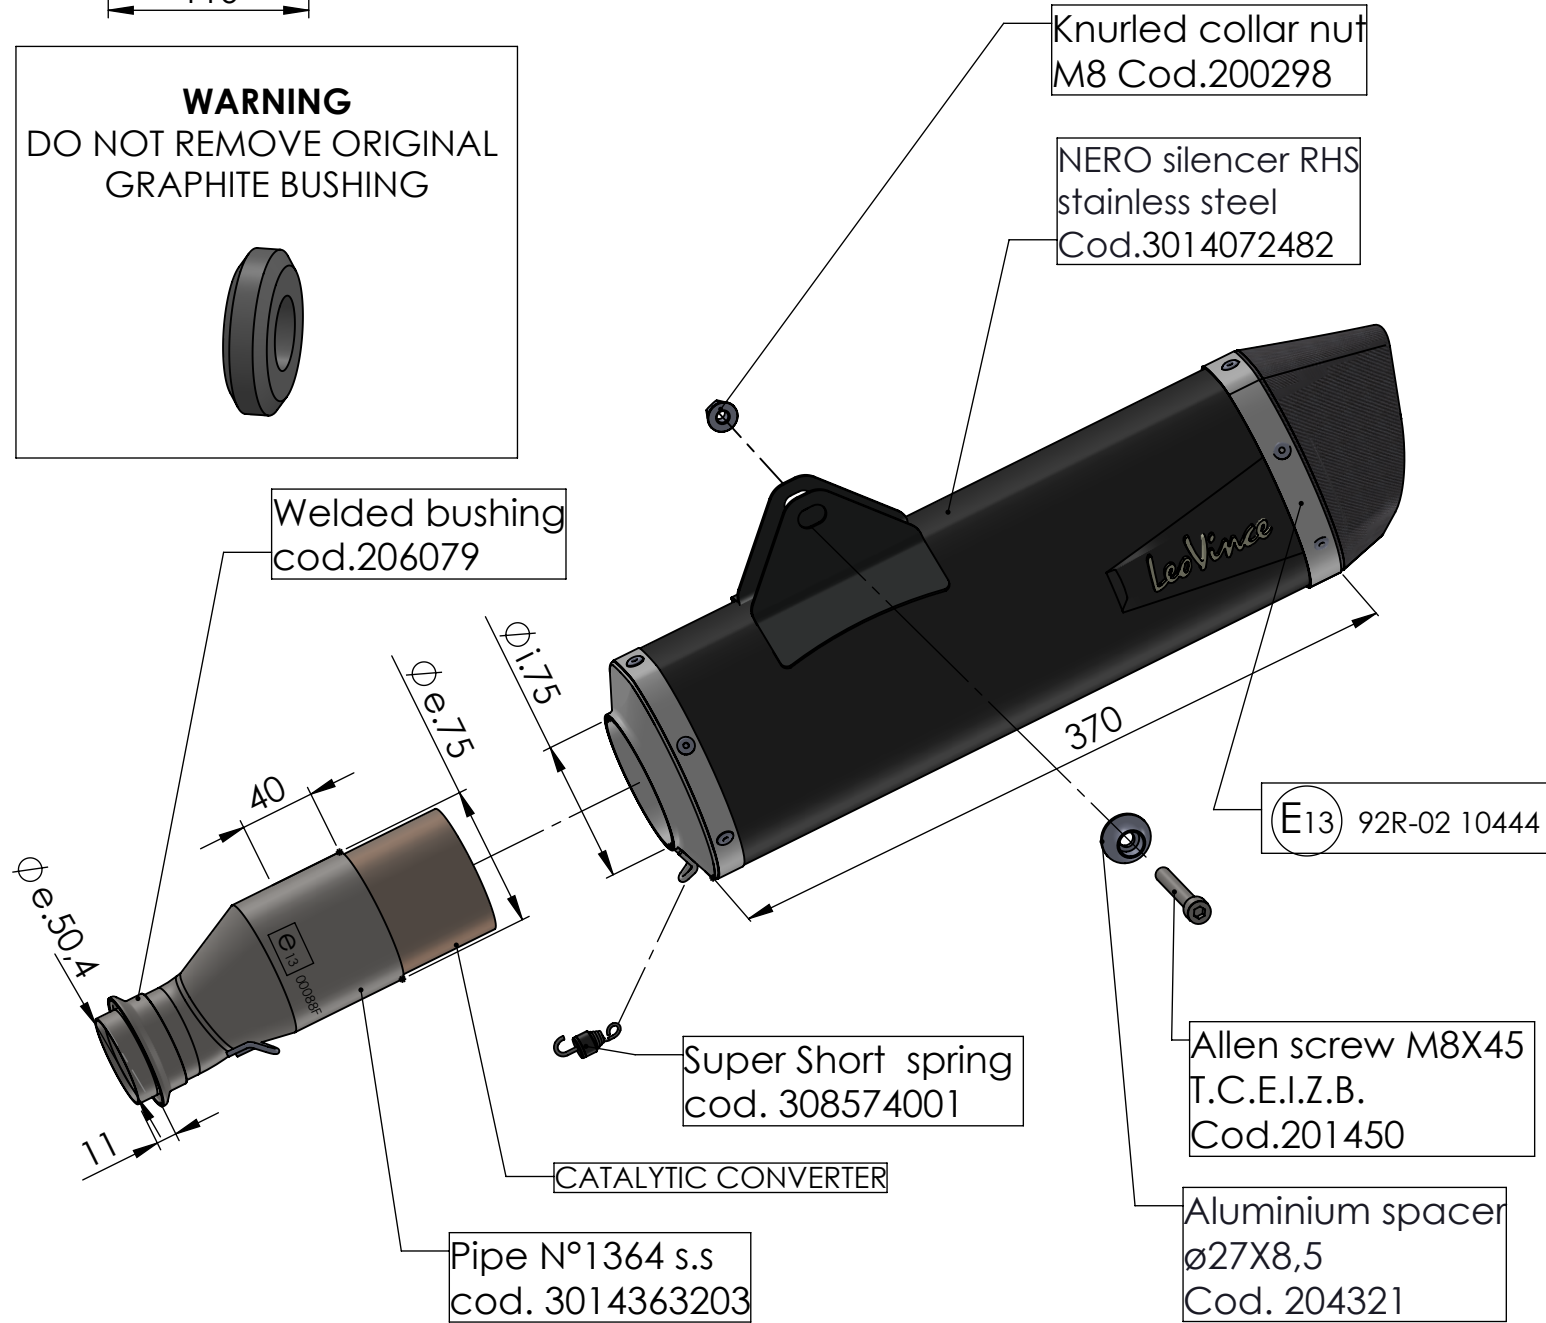

**Bushing s.s.
cod.206079**

WARNING
DO NOT REMOVE ORIGINAL
GRAPHITE BUSHING

ART. 14072K

KTM 690 ENDURO R/690 SMC R/GAS GAS ES 700/GAS GAS SM 700
(Also fits 35kW version)

SLIP-ON - NERO - STAINLESS STEEL - APPROVED