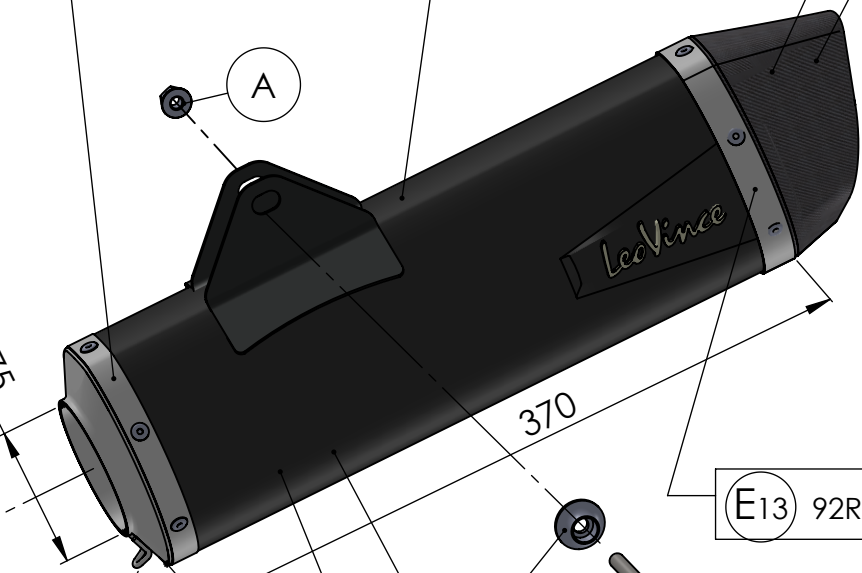

WARNING
DO NOT REMOVE ORIGINAL GRAPHITE BUSHING

Spring and rubber replacement kit
Cod.308574001R

CATALYTIC CONVERTER

Spring kit
Cod.308574001R

Manifold kit
cod. 3014363204R

Belts and rivets kit
Cod.0814324003R

Muffler kit
Cod.3014072482R

S.s end cup set
cod.307242711R

Carbon end cup set
cod.3014000701R

E13 92R-02 10444

Outer sleeve replacement kit
cod.3014363010VLR

Muffler repack kit
cod.414205R

ART. 14072K - SPARE PARTS

KTM 690 ENDURO R/690 SMC R/GAS GAS ES 700/GAS GAS SM 700
(Also fits 35kW version)

(A) FITTING KIT cod.3014363601R