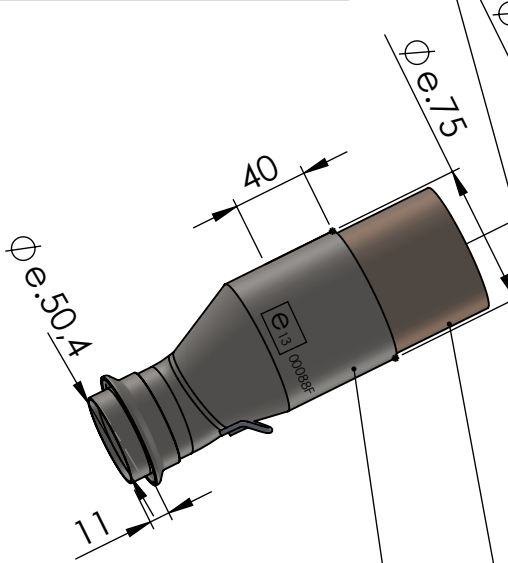

WARNING
DO NOT REMOVE ORIGINAL GRAPHITE BUSHING

Spring and rubber replacement kit
Cod.308574001R

CATALYTIC CONVERTER

Spring kit
Cod.308574001R

Manifold kit
cod. 3014363204R

Belts and rivets kit
Cod.0814324003R

Muffler kit
Cod.3014072482R

S.s end cup set
cod.307242711R

Carbon end cup set
cod.3014000701R

E13 92R-02 10444

Outer sleeve replacement kit
cod.3014363010VLR

Muffler repack kit
cod.414205R

ART. 14072K - SPARE PARTS

KTM 690 ENDURO R/690 SMC R/GAS GAS ES 700/GAS GAS SM 700
(Also fits 35kW version)

(A) FITTING KIT cod.3014363601R