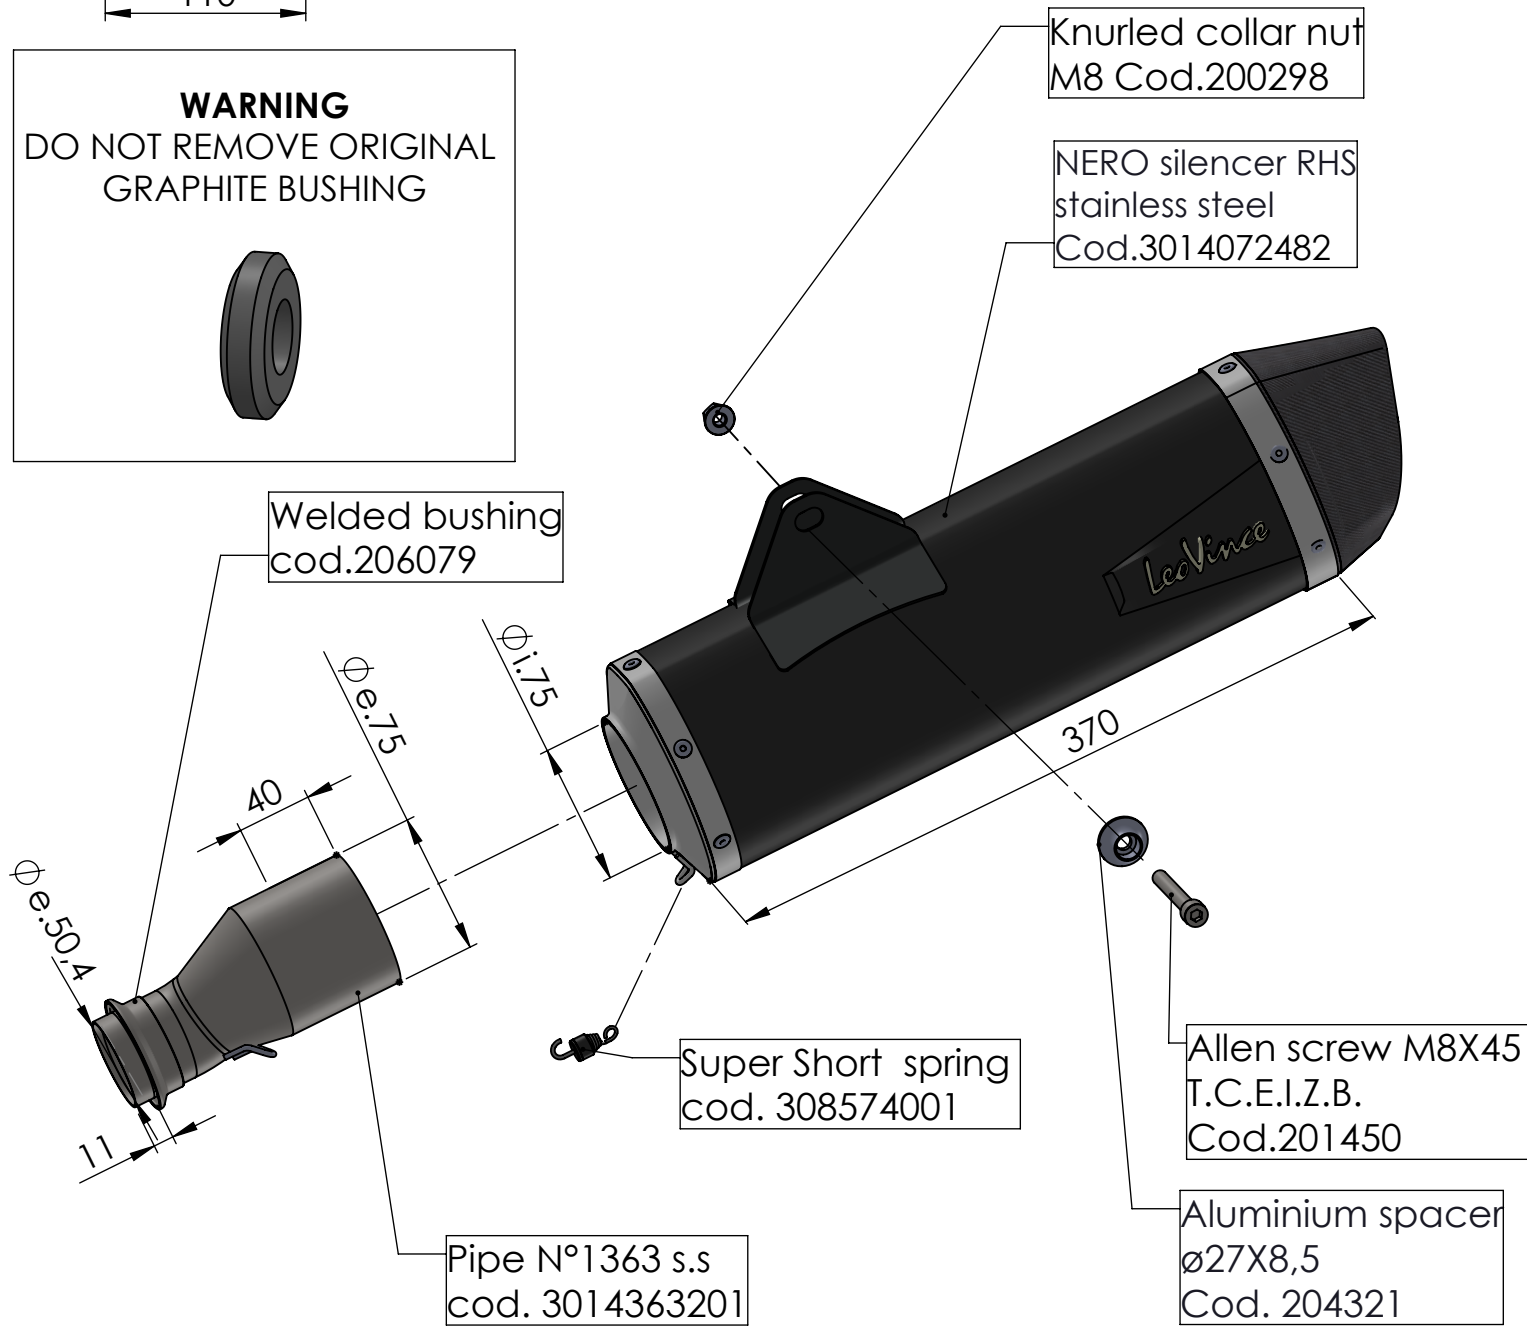

**Bushing s.s.
cod.206079**

WARNING
DO NOT REMOVE ORIGINAL
GRAPHITE BUSHING

ART. 14072

KTM 690 ENDURO R/690 SMC R/GAS GAS ES 700/GAS GAS SM 700
(Also fits 35kW version)

SLIP-ON - NERO - STAINLESS STEEL