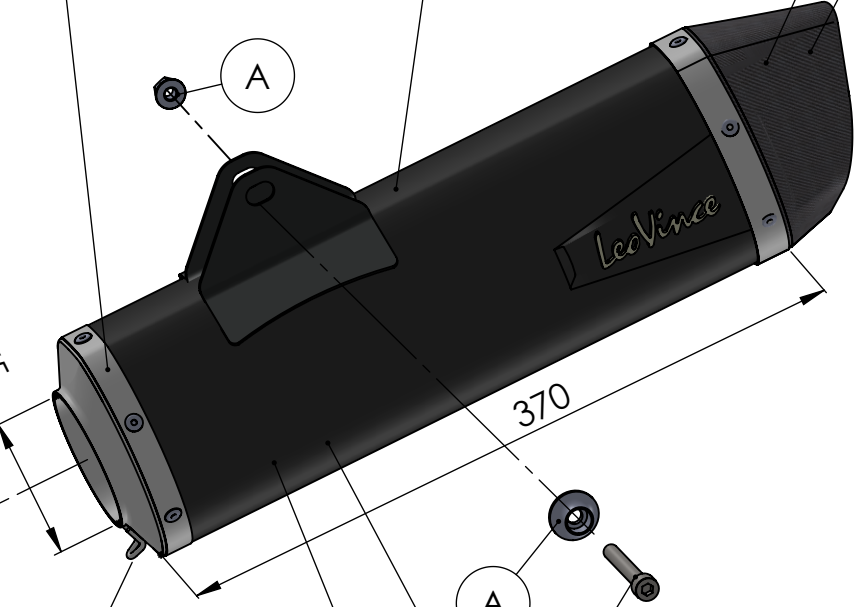

WARNING
DO NOT REMOVE ORIGINAL GRAPHITE BUSHING

Spring and rubber replacement kit
Cod.308574001R

Manifold kit
cod. 3014363202R

Belts and rivets kit
Cod.0814324003R

Muffler kit
Cod.3014072482R

Carbon end cup set
cod.3014000701R

S.s end cup set
cod.307242711R

Spring kit
Cod.308574001R

Outer sleeve replacement kit
cod.3014363010VLR

Muffler repack kit
cod.414205R

ART. 14072 - SPARE PARTS

KTM 690 ENDURO R/690 SMC R/GAS GAS ES 700/GAS GAS SM 700
(Also fits 35kW version)

(A) FITTING KIT cod.3014363601R