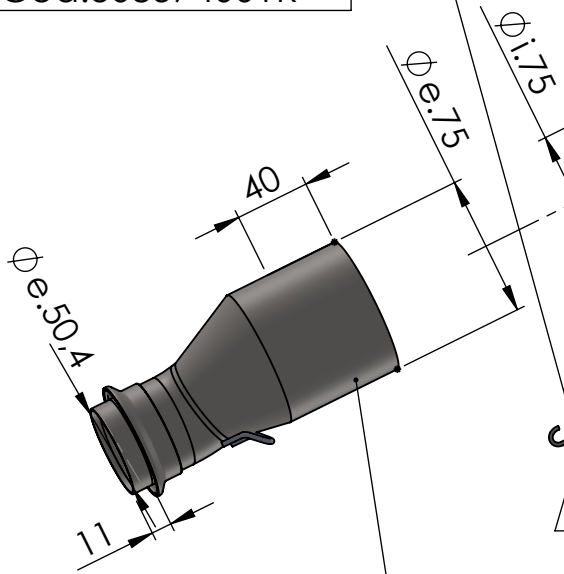

WARNING
DO NOT REMOVE ORIGINAL GRAPHITE BUSHING

Spring and rubber replacement kit
Cod.308574001R

Manifold kit
cod. 3014363202R

Belts and rivets kit
Cod.0814324003R

Muffler kit
Cod.3014072482R

Carbon end cup set
cod.3014000701R

S.s end cup set
cod.307242711R

Spring kit
Cod.308574001R

Outer sleeve replacement kit
cod.3014363010VLR

Muffler repack kit
cod.414205R

ART. 14072 - SPARE PARTS

KTM 690 ENDURO R/690 SMC R/GAS GAS ES 700/GAS GAS SM 700
(Also fits 35kW version)

(A) FITTING KIT cod.3014363601R