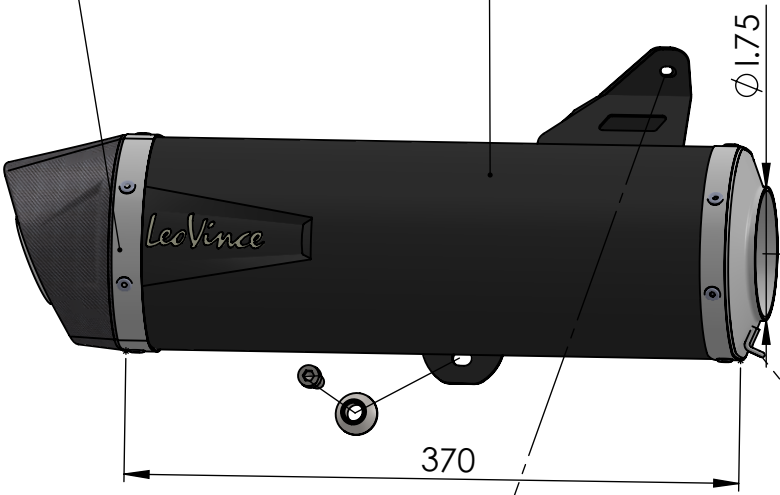

Welded bushing s.s.
cod.205452

OPTIONAL
cod.5683

M12x1.25

(E13) 92R - 02 10440

NERO silencer RHS
stainless steel
Cod.3014059481

CATALYTIC
CONVERTER

Pipe N°1359 s.s.
Cod.3014362201

Strap in stainless
steel Ø41
Cod.300041530

Pipe N°1274
Cod.3014316203

Graphite Bushing
Ø38XØ32X30
Cod.205290

Short helical spring
tensile
Cod.303949001

2x Aluminium spacer
Ø27X8,5X11
Cod. 204321

2x Allen screw M8X25
T.C.E.I. Z.B.
Cod.200314

Allen screw M8X16
T.C.E.I. Z.B.
Cod.200360

Aluminium spacer
Ø22X8,5X11
Cod. 205090

ART. 14071K

VESPA GTS 300 HPE / RACING SIXTIES / SUPER / SEI GIORNI /
SPORT / TECH / TOURING

FULL SYSTEM -NERO - STAINLESS STEEL - APPROVED