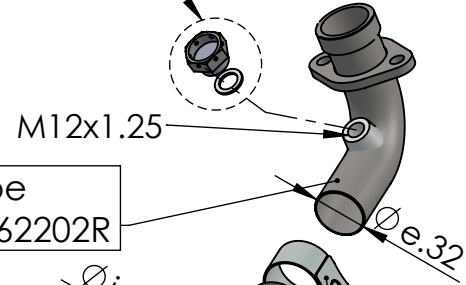

OPTIONAL
cod.5683

Carbon end cap set
Cod.3014000701R

S.S end cap set
Cod.3014054711R

(E13) 92R - 02 10440

CATALYTIC
CONVERTER

Manifold kit
Cod.3014316204R

Manifold clamp
Cod.300041530R

Spring and rubber
replacement kit
Cod.303949001R

Muffler repack kit
Cod.414205R

Outer sleeve
replacement kit
cod.3014059010VLR

Muffler kit
Cod.3014059481R

Belts and rivets kit
Cod.0814054010R

TO COVER HOLE
IN ORIGINAL FRAME

ART. 14071K SPARE PARTS

VESPA GTS 300 HPE / RACING SIXTIES / SUPER / SEI GIORNI /
SPORT / TECH / TOURING

(A) FITTING KIT Cod. 3014316601R