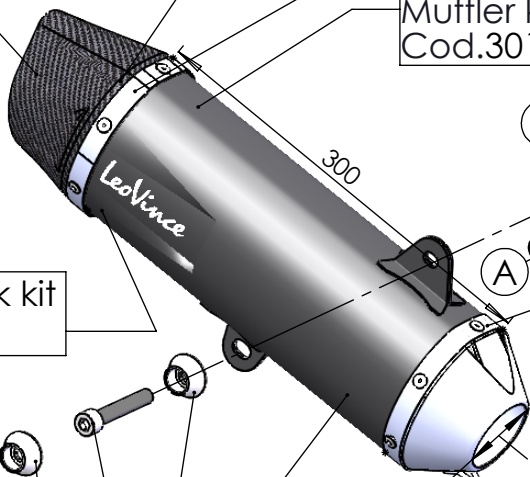

DB-Killer N°63  
Cod.3014225801R

Bushing  
Cod. 204640

Flange 43E SP. 5mm  
Cod. 206308

Carbon  
end cap set  
Cod.3014008701R

S.s end cap set  
Cod.3014259711R

E13 92R - 01 10443

Muffler kit  
Cod.3014061481R

Muffler repack kit  
Cod.414205R

S.s Bracket  
Cod.3014326561R

Belts and rivets kit  
Cod.0814326011R

Manifold kit  
Cod.3014326204R

CATALYTIC  
CONVERTER

Outer sleeve  
replacement kit  
Cod.3014061010VLR

Short helical spring  
tensile  
Cod.303949001R

## ART.14061K SPARE PARTS

HONDA SH 125i

(A) FITTING KIT Cod. 3014326601R