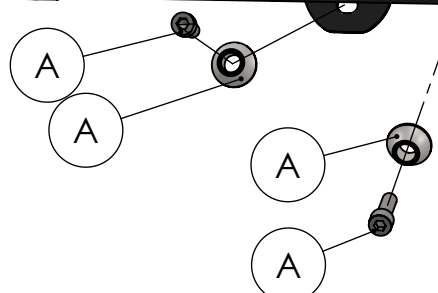

Carbon
end cap set
Cod.3014000701R

Muffler kit
Cod.3014059481R

Manifold kit
Cod.3014316204R

S.S end cap set
Cod.3014054711R

Belts and rivets kit
Cod.0814054010R

(E13) 92R - 02 10440

ϕ i.75

ϕ e.75

ϕ e.38
 ϕ i.38,20

Manifold clamp
Cod.300041530R

Muffler repack kit
Cod.414205R

Outer sleeve
replacement kit
cod.3014059010VLR

CATALYTIC
CONVERTER

Spring and rubber
replacement kit
Cod.303949001R

ART. 14059K - SPARE PARTS

VESPA GTS 300 HPE - SUPER - 6 GIORNI

(A) FITTING KIT Cod. 3014316601R